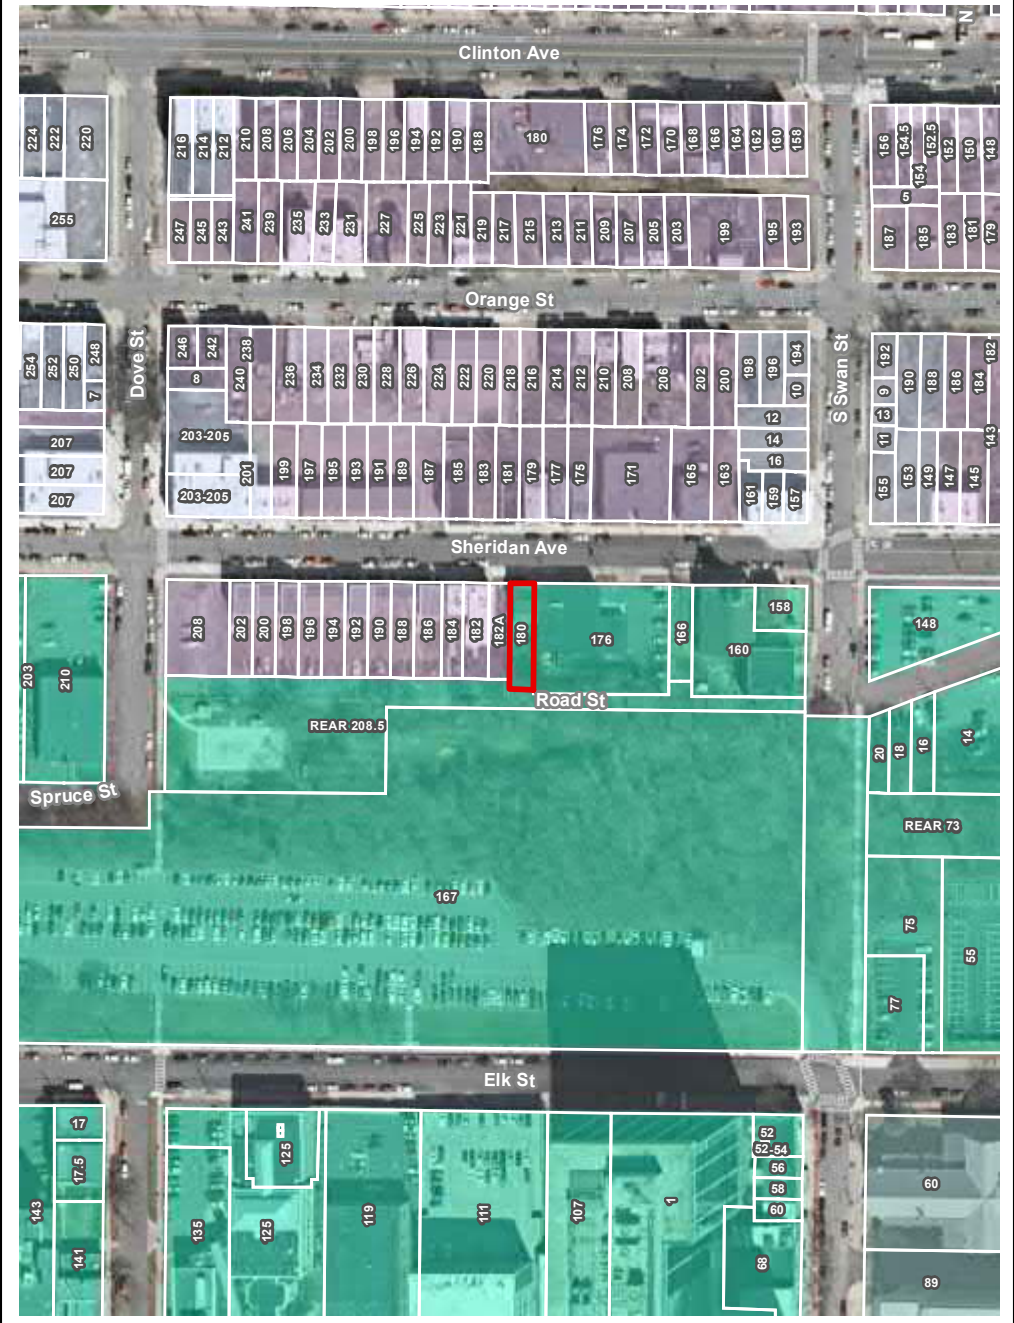

Map B PROPOSED ZONING