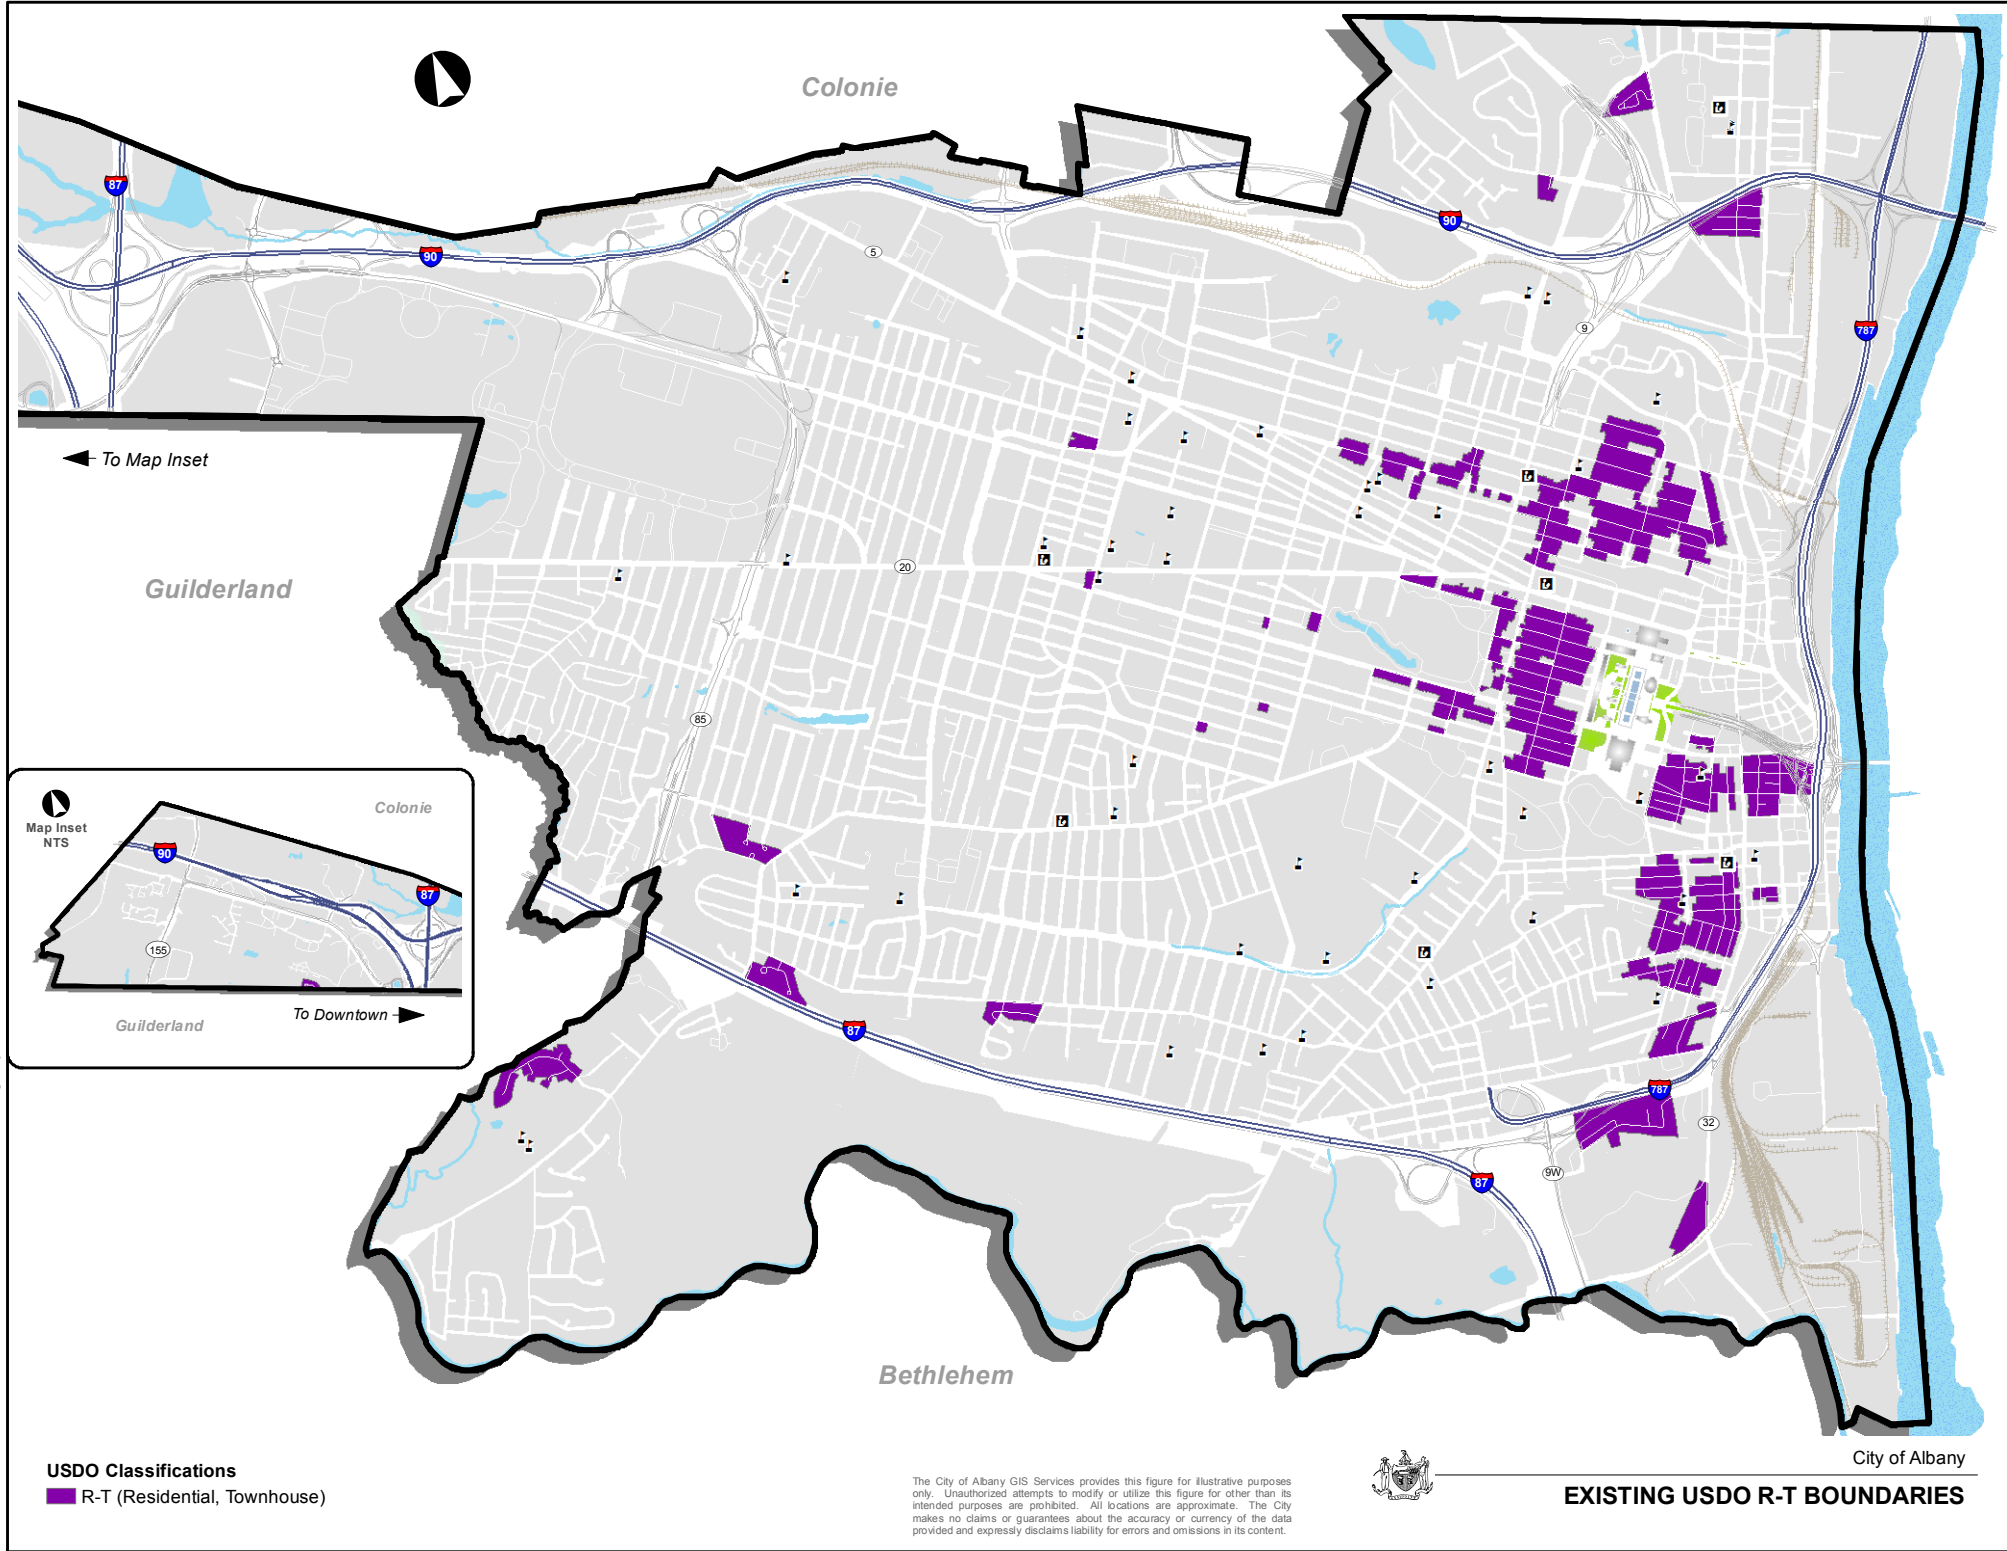

12/13/2018 C:\GIS Services\Zoning Projects\USDO_ZMA\ZMA R-T Zones.mxd

USDO Classifications
■ R-T (Residential, Townhouse)

City of Albany
EXISTING USDO R-T BOUNDARIES