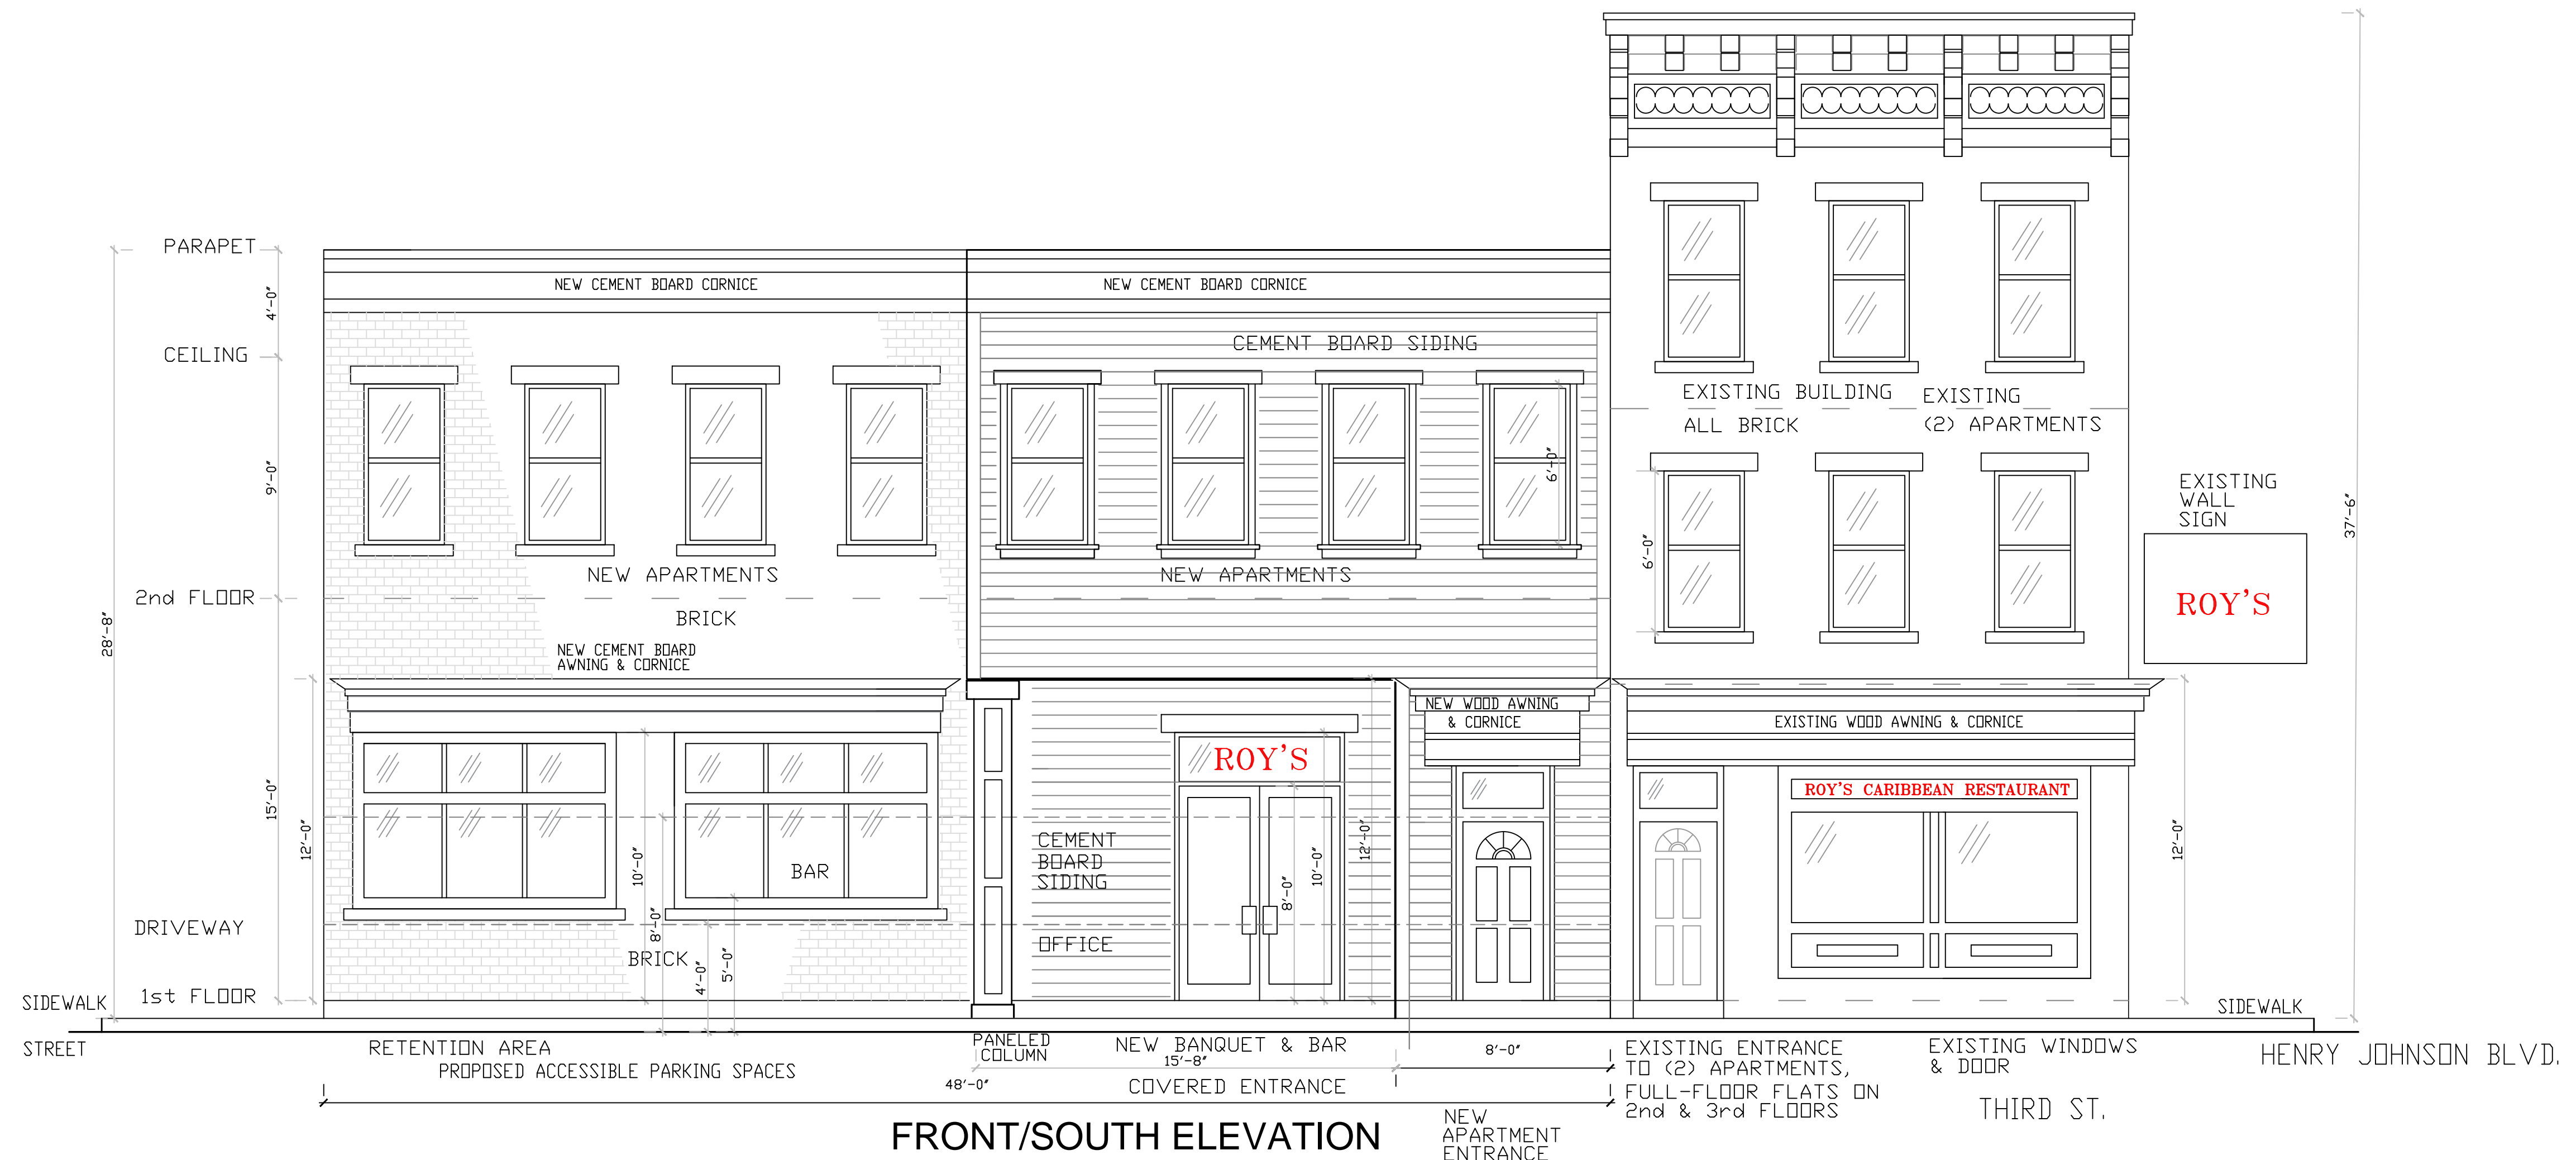

RIGHT SIDE/ EAST ELEVATION

REAR/NORTH ELEVATION

KEITH A. CRAMER, ARCHITECT  
 95 HURST AVE, ALBANY, NY 12208  
 (518) 438-8352  
 cramerkeith@msn.com

ADDITION TO:  
 ROY'S CARIBBEAN RESTAURANT  
 185 HENRY JOHNSON BLVD.  
 ALBANY, NY

DATE:  
 MAY 9, 2021  
 REVISED:  
 AUG. 25, 2021  
 OCT. 25, 2021

SCALE:  
 1/4" = 1'-0"

SHEET:  
 2 OF 5

FILE:

FRONT/SOUTH ELEVATION

LEFT SIDE/WEST ELEVATION

KEITH A. CRAMER, ARCHITECT  
 95 HURST AVE, ALBANY, NY 12208  
 (518) 438-8352  
 cramerkeith@msn.com

ADDITION TO:  
 ROY'S CARIBBEAN RESTAURANT  
 185 HENRY JOHNSON BLVD.  
 ALBANY, NY

DATE:  
 MAY 9, 2021  
 REVISED:  
 AUG. 25, 2021  
 OCT. 25, 2021

SCALE:  
 1/4" = 1'-0"

SHEET:  
 1 OF 5

FILE: