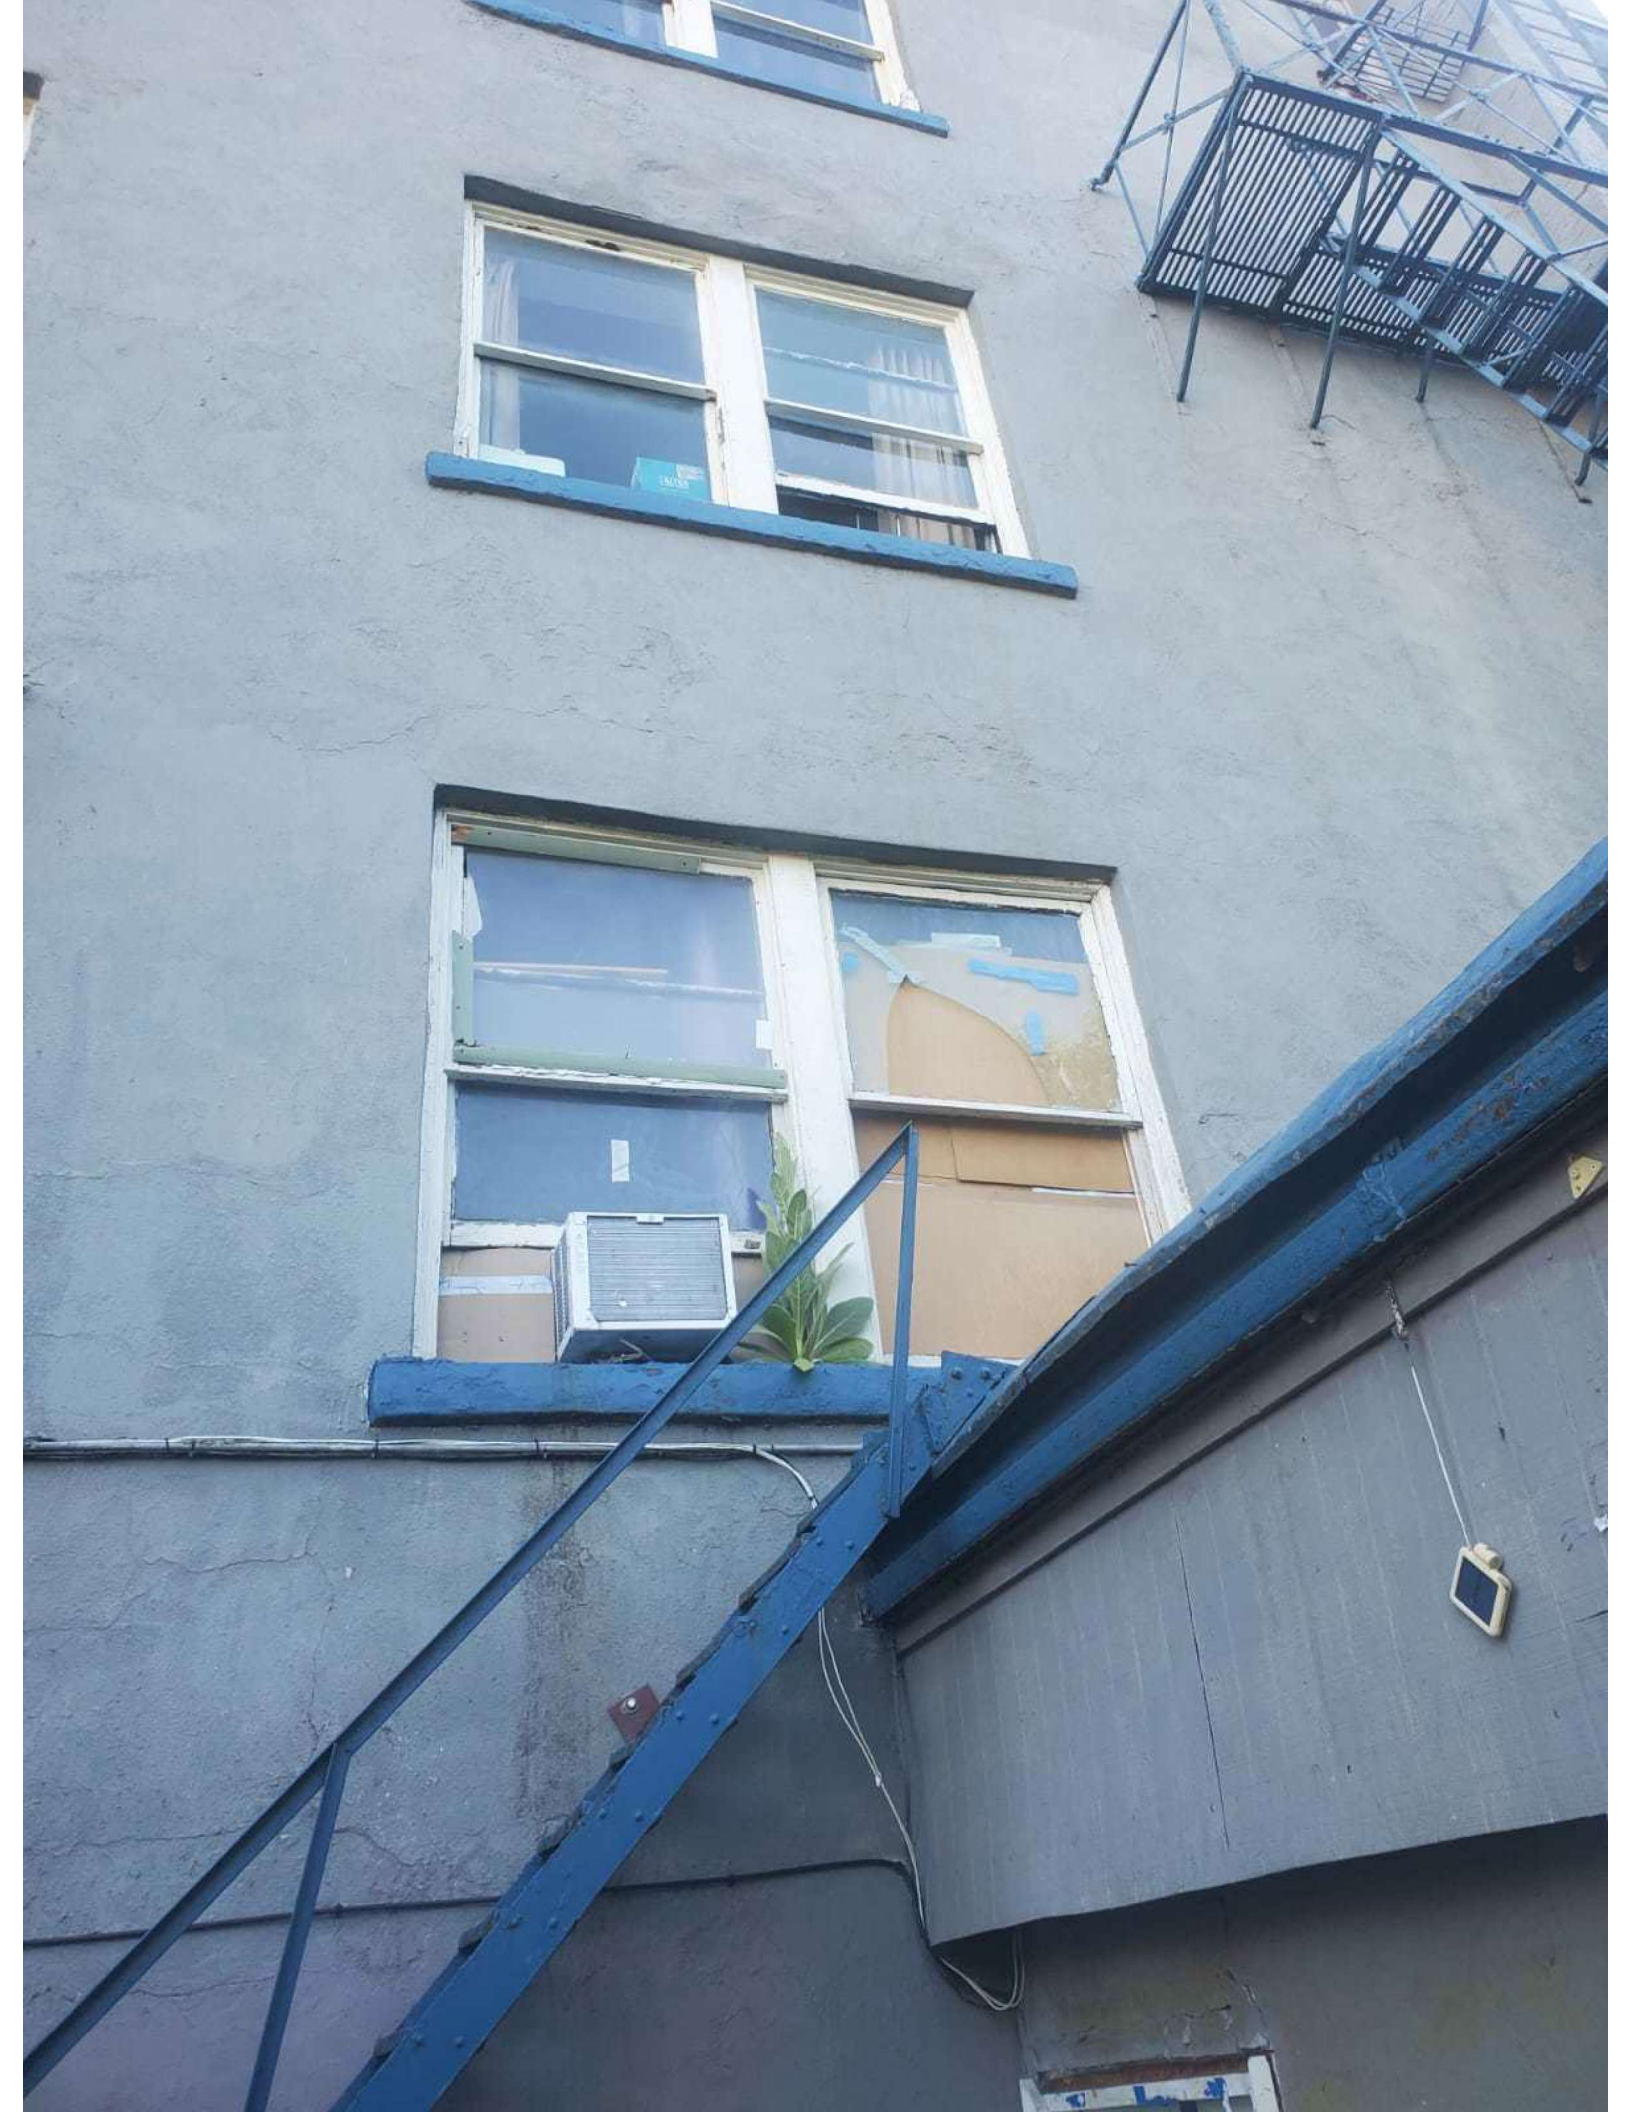

NO
SMOKE
NO
SMOKE
NO
SMOKE

**AUTHORIZED
PARKING ONLY**
VEHICLES TOWED
AT VEHICLES
OWNERS EXPENSE
CHARGES A BARTON ABERNETHY
BOTT'S GARAGE
1177 CENTRAL AVE
PHONE 310-441-9111
CALL 310-614-3247

**AUTHORIZED
PARKING ONLY**
VEHICLES TOWED
AT OWNER'S
RISK AND EXPENSE
UNLESS OTHERWISE
NOTICED
COTT'S GARAGE
107 CENTRAL AVE
PHONE 518-844-1111
CALIFORNIA 94041