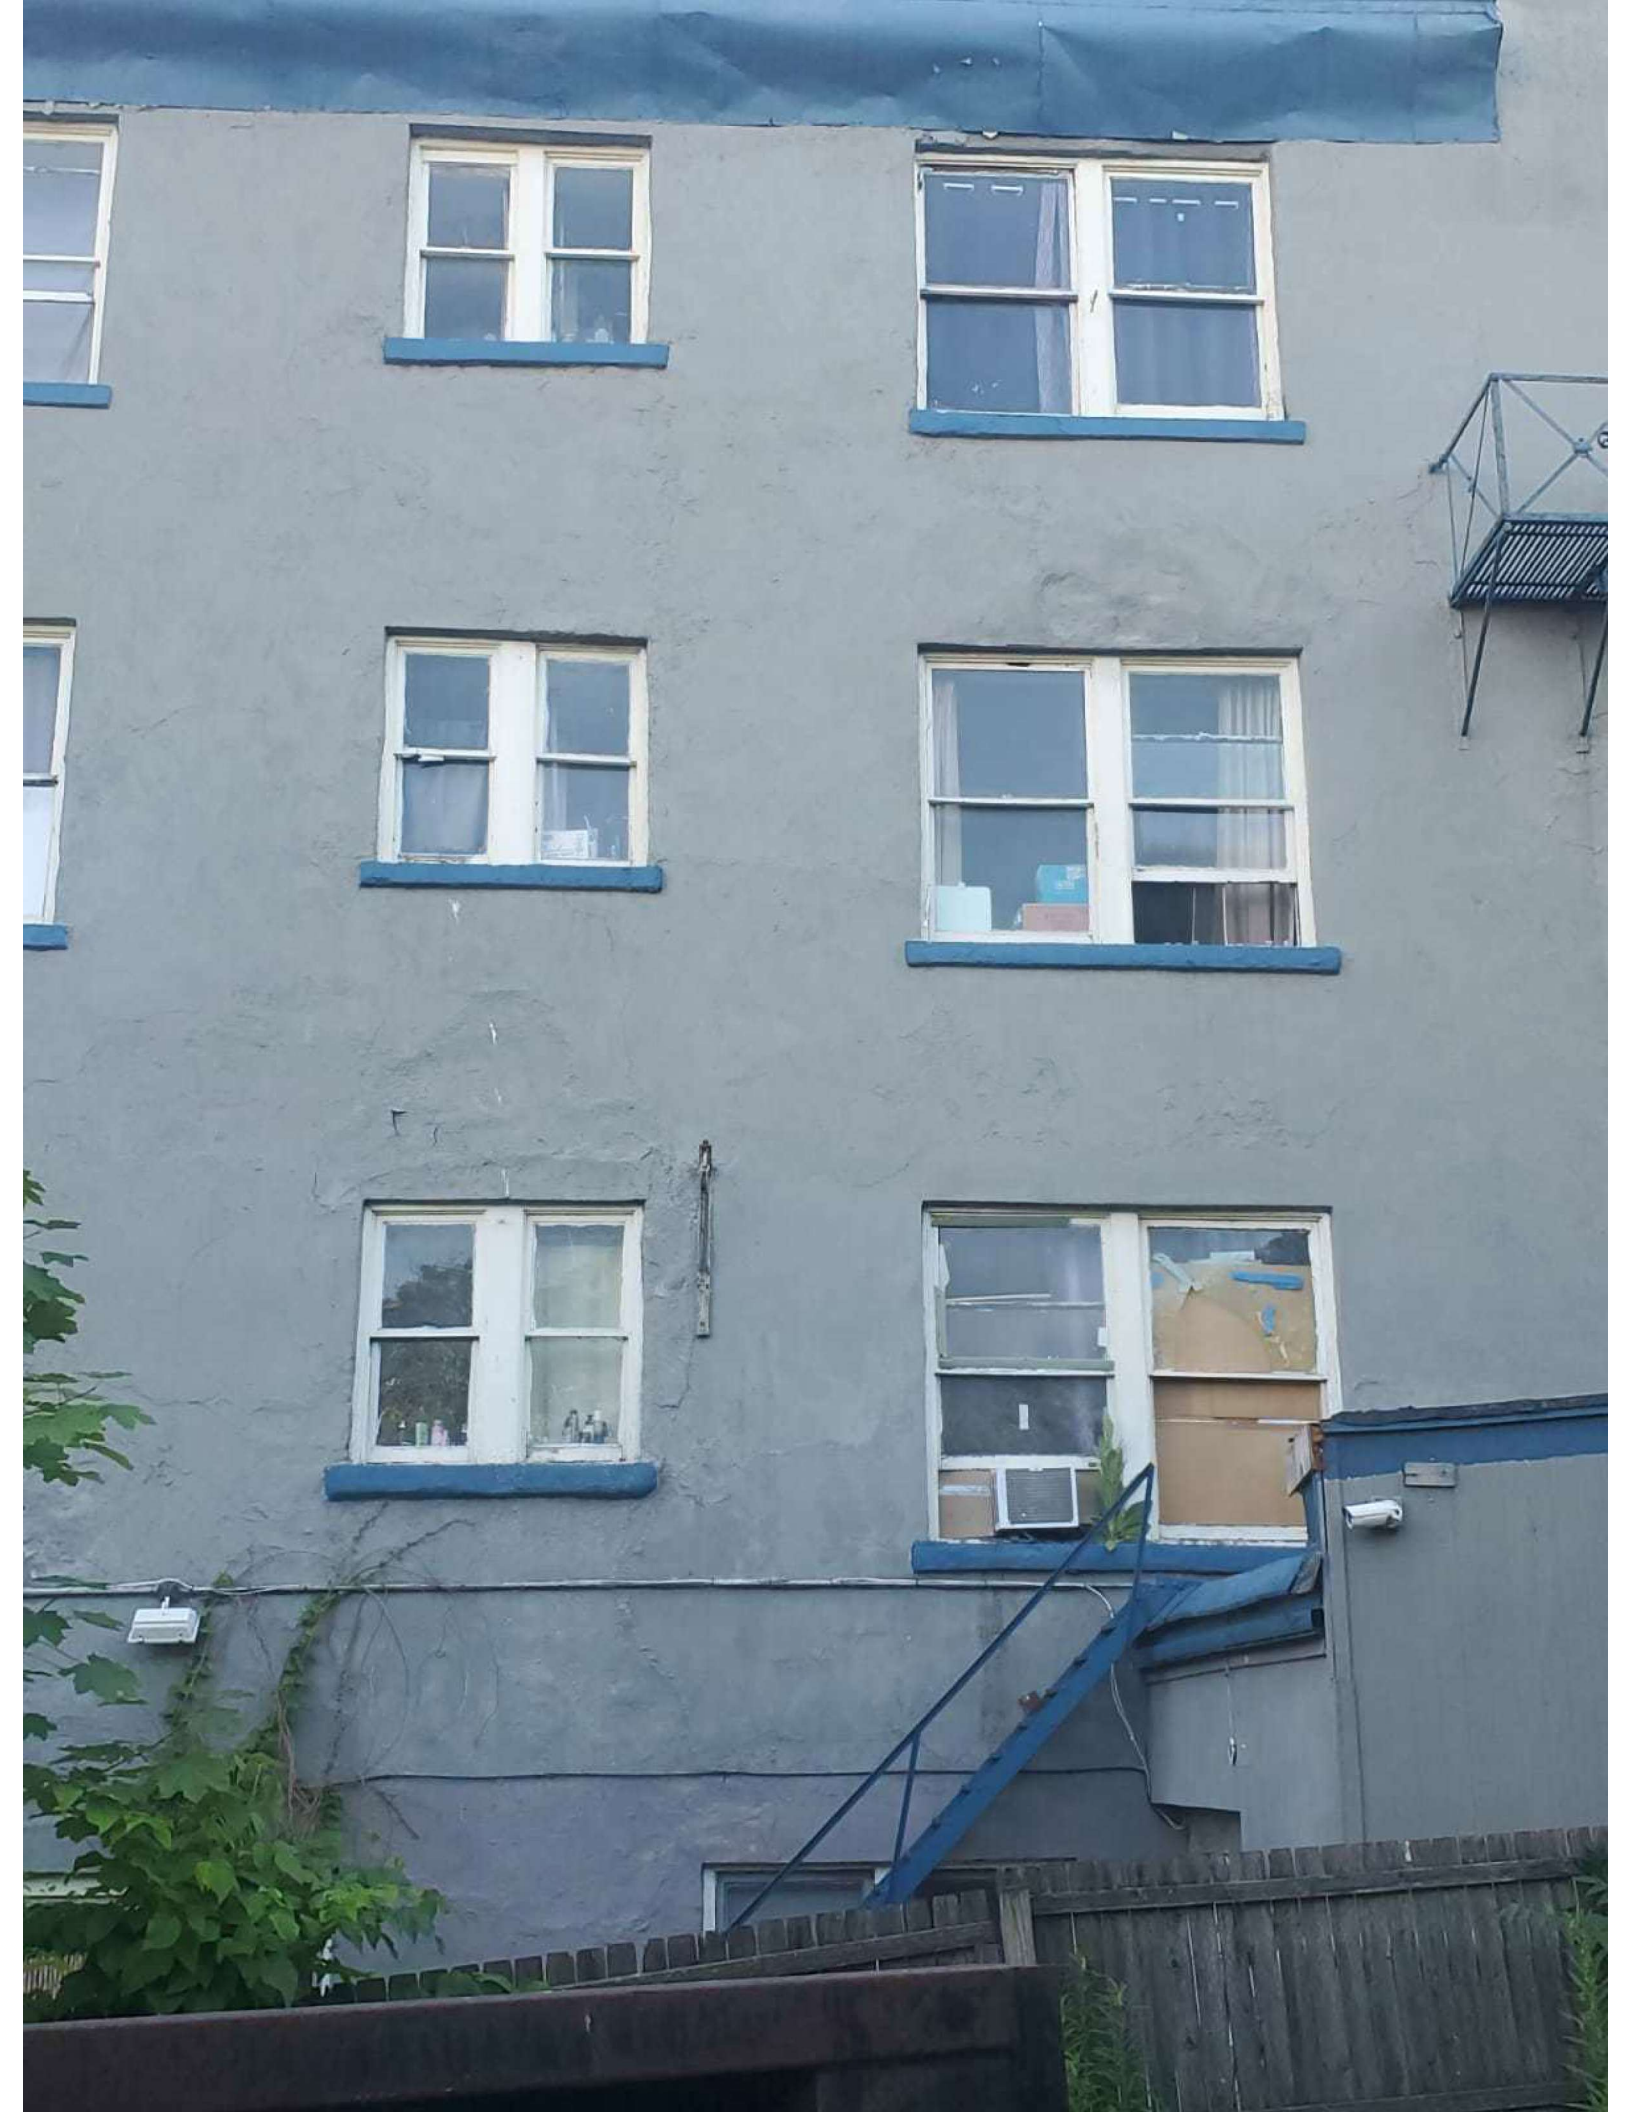

NO
SMOKE
NO
SMOKE
NO
SMOKE

**AUTHORIZED
PARKING ONLY**
VEHICLES TOWED
AT VEHICLES
OWNERS EXPENSE
CHARGES A BARTON ABERNETHY
BOTT'S GARAGE
1177 CENTRAL AVE
PHONE 310-441-9111
CALL 310-614-3247

**AUTHORIZED
PARKING ONLY**
VEHICLES TOWED
AT OWNER'S
RISK AND EXPENSE
UNLESS OTHERWISE
NOTICED
COTT'S GARAGE
107 CENTRAL AVE
PHONE 518-844-1111
CALIFORNIA 94041