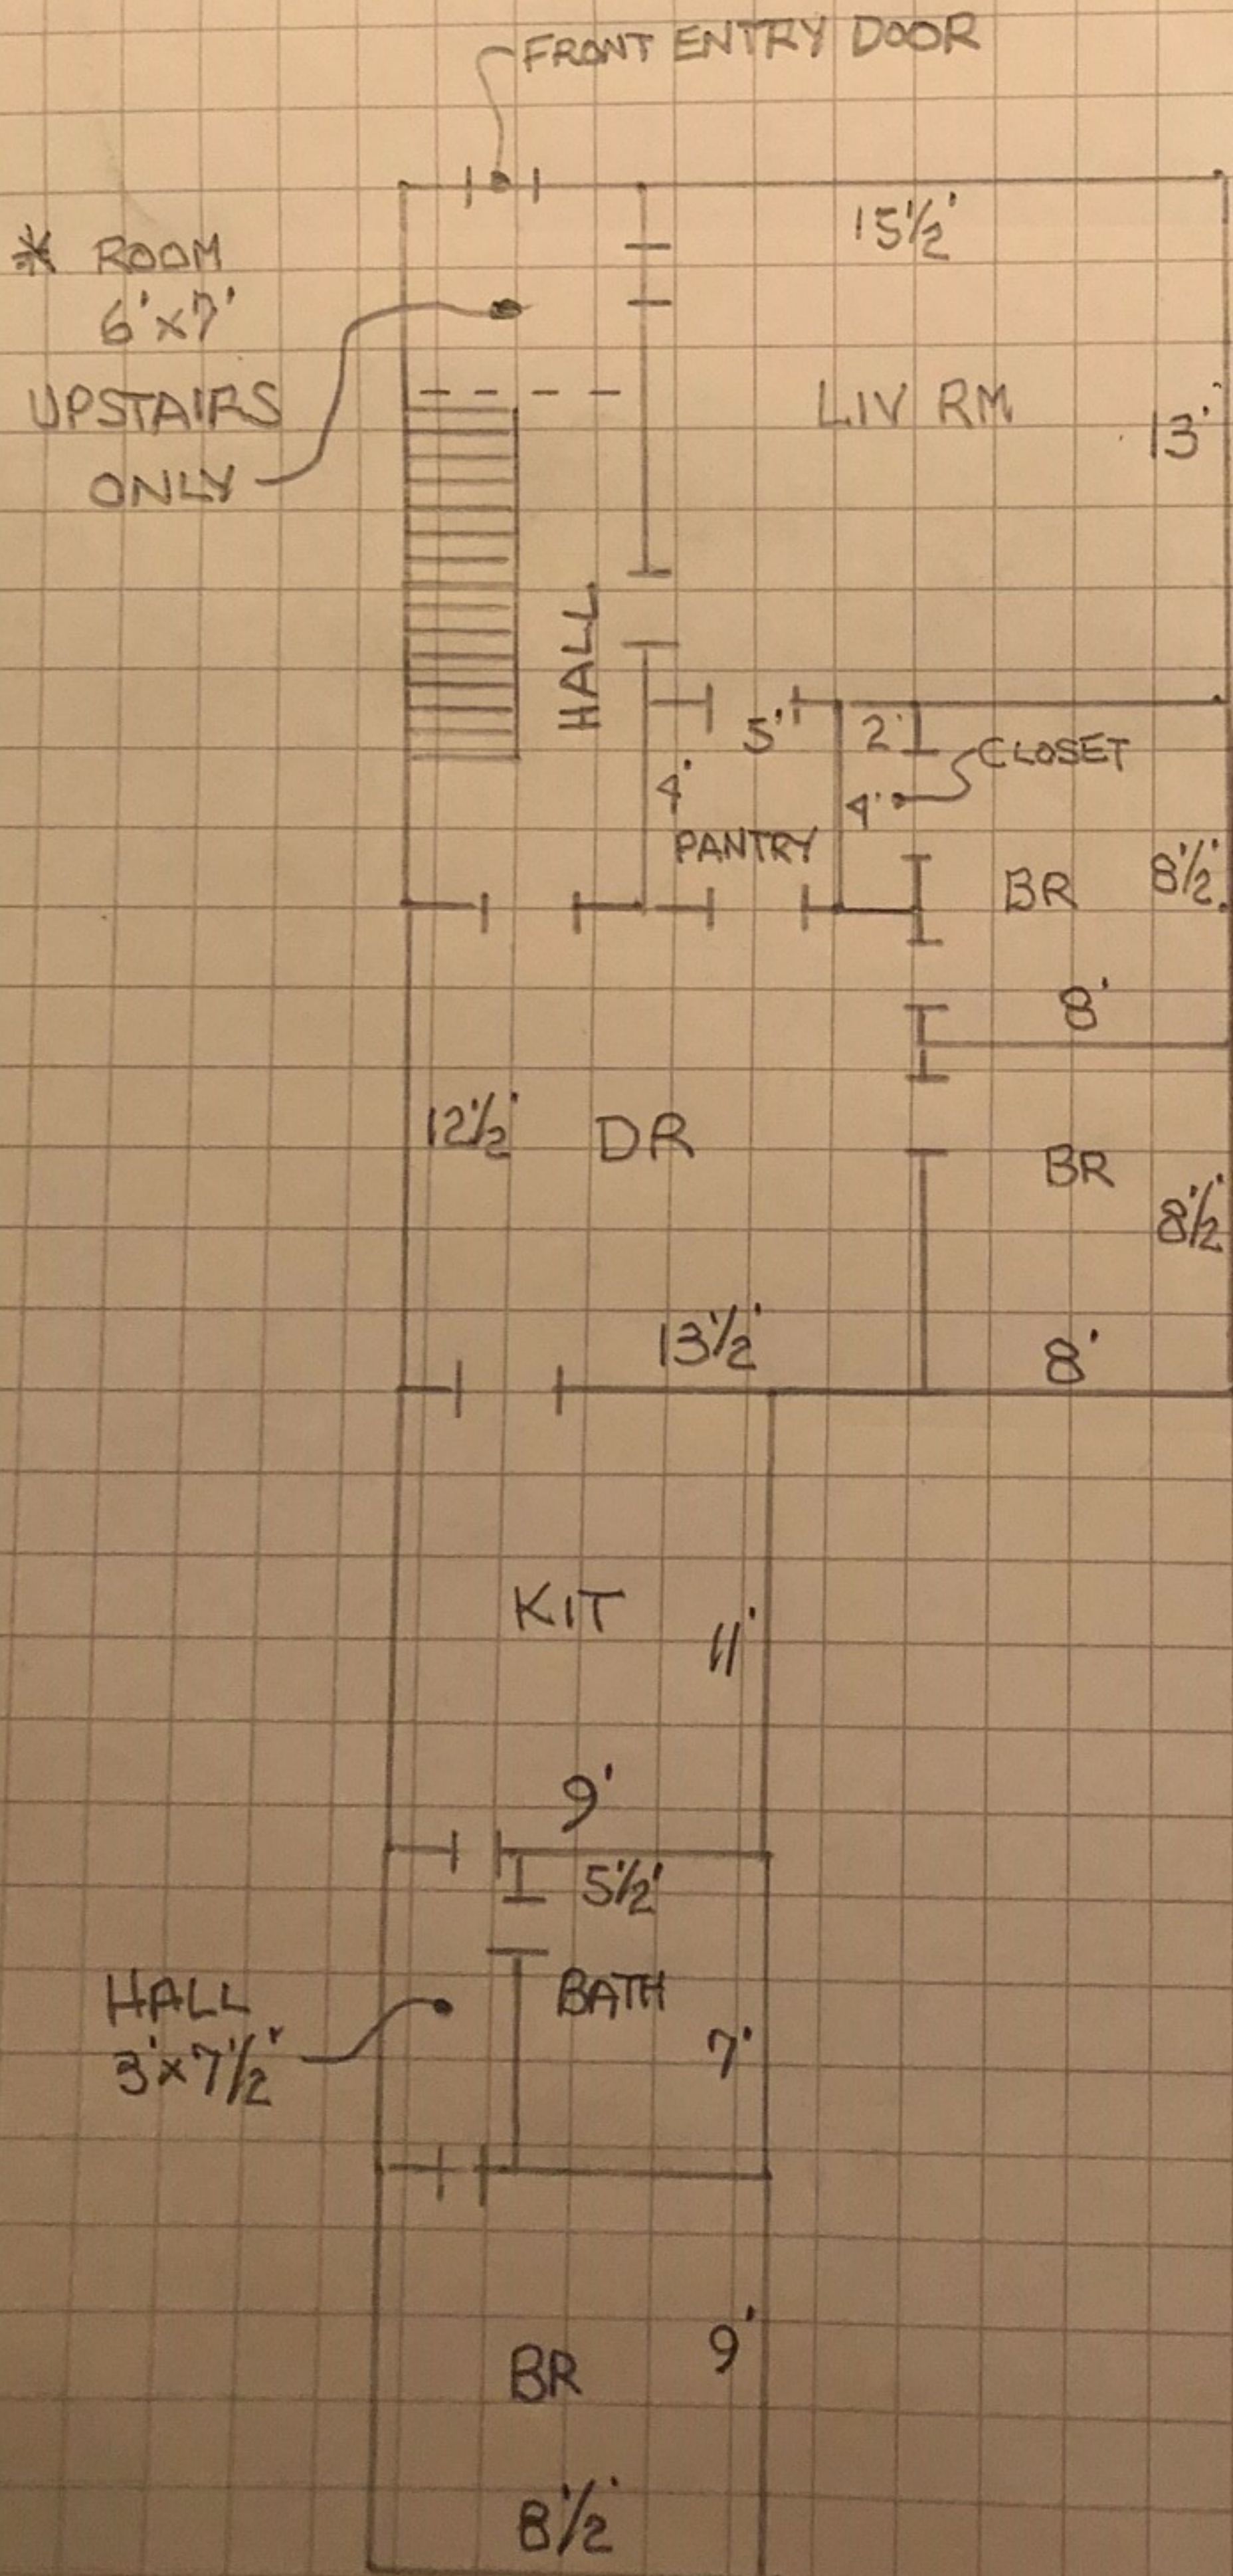

← STREET →

17 WILBUR ST

- BLDG MEASURES 24 FT ACROSS THE FRONT OUTSIDE
- INTERIOR MEASUREMENTS TO NEAREST HALF FOOT
- FLOOR PLAN UPSTAIRS & DOWNSTAIRS IS THE SAME EXCEPT AS INDICATED *
- DRAWN APPROX TO SCALE