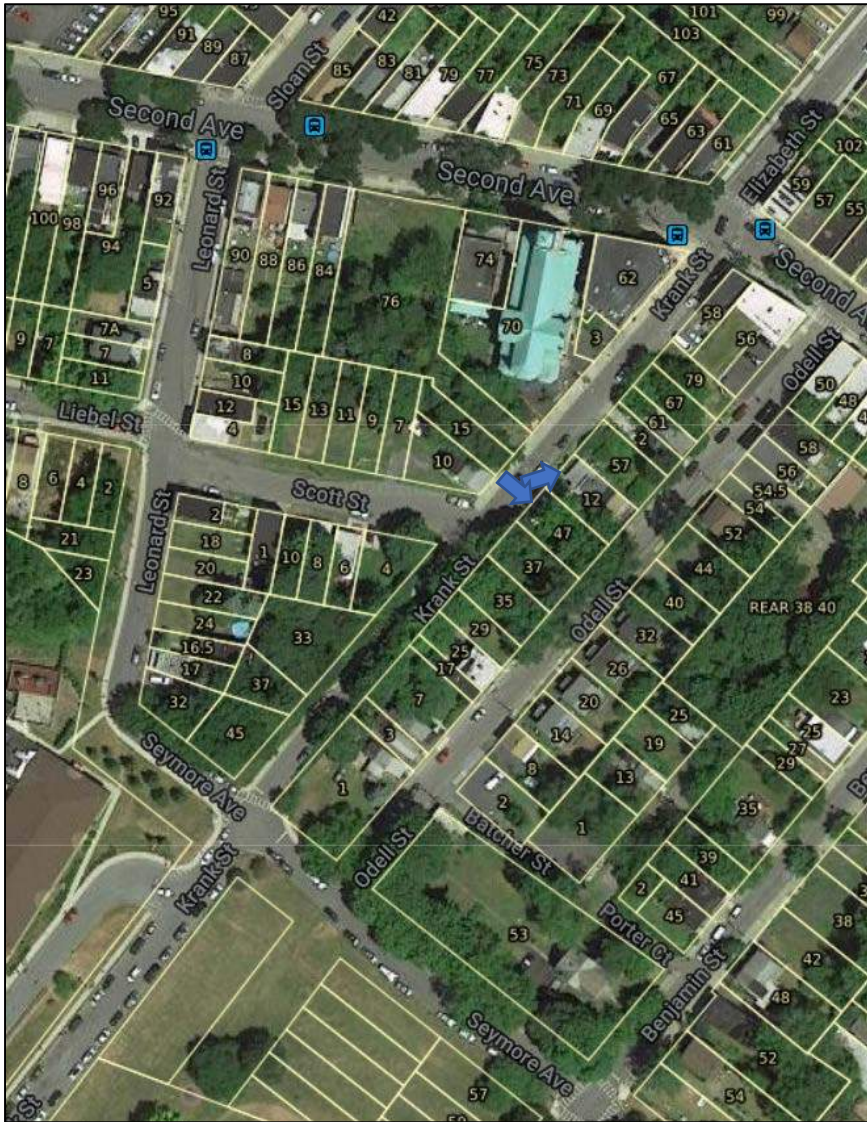

Description: Intersection of Liebel Street and Leonard Street, looking northeast toward 4 Leonard Street.

Description: Leonard Street looking southeast toward 4 and 12 Leonard Street

Description: Leonard Street looking east toward 8 Leonard Street.

Description: Leonard Street looking east toward accessory structure on 90 Second Avenue.

Description: Leonard Street looking west toward 7 and 7A Leonard Street.

Description: Leonard Street looking west toward 5 Leonard Street.

Description: Krank Street looking northwest toward 70 and 76 Second Avenue.

Description: Krank Street looking northwest toward 70 and 76 Second Avenue.

Description: Krank Street looking east toward 12 Krank Street.

Description: Krank Street looking west toward 10 Krank Street.

Description: Krank Street looking east toward 12 Krank Street.

Description: Krank Street looking east toward 47 Odell Street.

Description: Krank Street looking south toward 47 Odell Street.