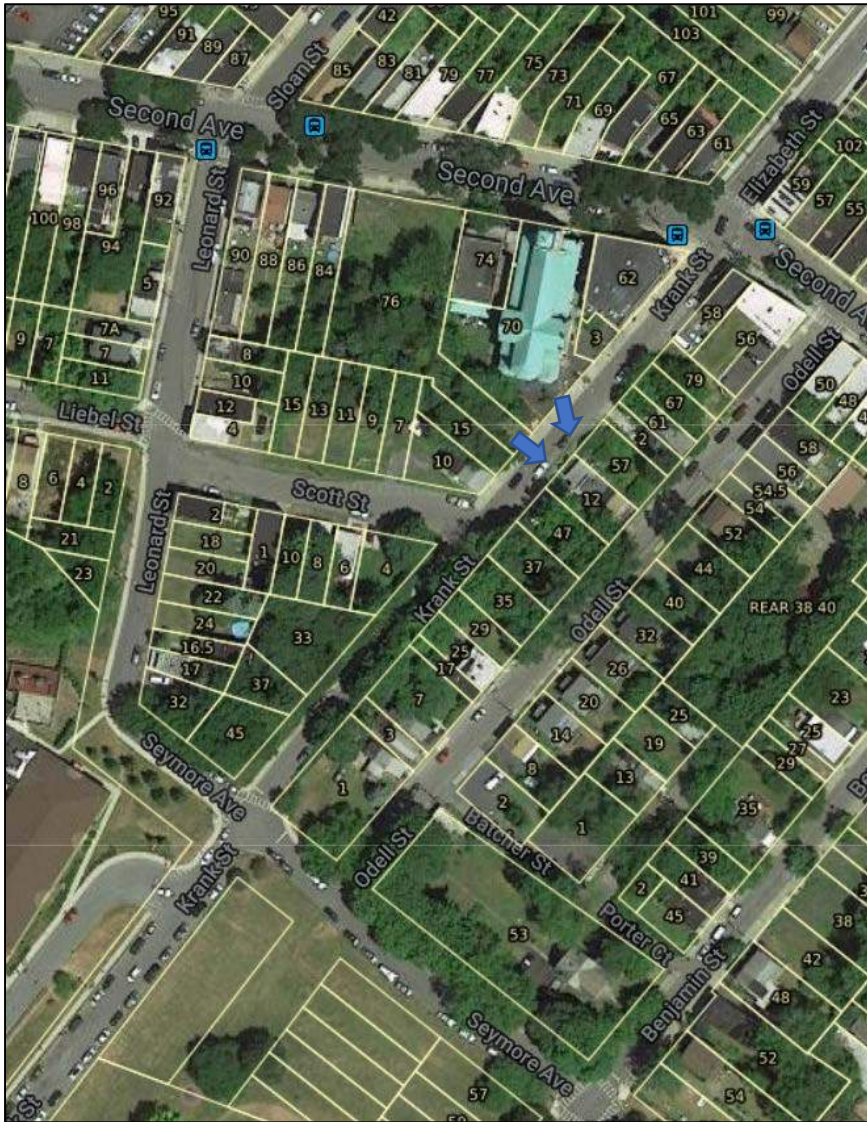

Description: Intersection of Liebel Street and Leonard Street, looking northeast toward 4 Leonard Street.

Description: Leonard Street looking southeast toward 4 and 12 Leonard Street

Description: Leonard Street looking east toward 8 Leonard Street.

Description: Leonard Street looking east toward accessory structure on 90 Second Avenue.

Description: Leonard Street looking west toward 7 and 7A Leonard Street.

Description: Leonard Street looking west toward 5 Leonard Street.

Description: Krank Street looking south along 62 Second Avenue.

Description: Krank Street looking north toward Second Avenue.

Description: Krank Street looking west toward 3 Krank Street and 70 Second Avenue.

Description: Krank Street looking southwest toward 2 Krank Street.

Description: Krank Street looking southeast toward 61 Odell Street.

Description: Krank Street looking south toward 12 Krank Street.

Description: Krank Street looking southeast toward 12 Krank Street.