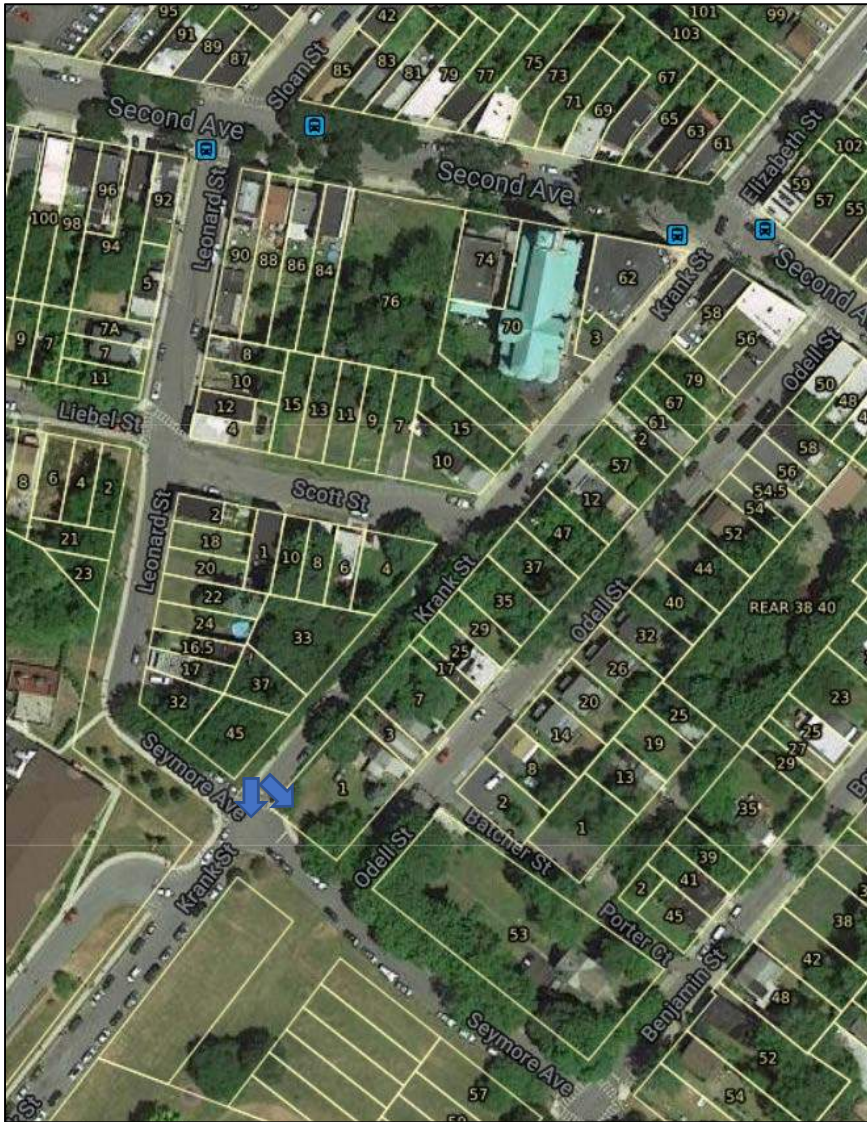

Description: Intersection of Liebel Street and Leonard Street, looking northeast toward 4 Leonard Street.

Description: Leonard Street looking southeast toward 4 and 12 Leonard Street

Description: Leonard Street looking east toward 8 Leonard Street.

Description: Leonard Street looking east toward accessory structure on 90 Second Avenue.

Description: Leonard Street looking west toward 7 and 7A Leonard Street.

Description: Leonard Street looking west toward 5 Leonard Street.

Description: Krank Street looking southeast toward 1 Odell Street.

Description: Krank Street looking southeast toward 1 Odell Street.

Description: Krank Street looking southwest toward 65 Krank Street.

Description: Krank Street looking southwest toward 65 Krank Street and Seymour Street.

Description: Krank Street looking southeast toward Seymour Street and 1 Odell Street.

Description: Krank Street looking southeast toward Seymour Street and 1 Odell Street.

Description: Intersection of Krank Street, Leonard Street and Seymour Street, looking south toward Krank Park.