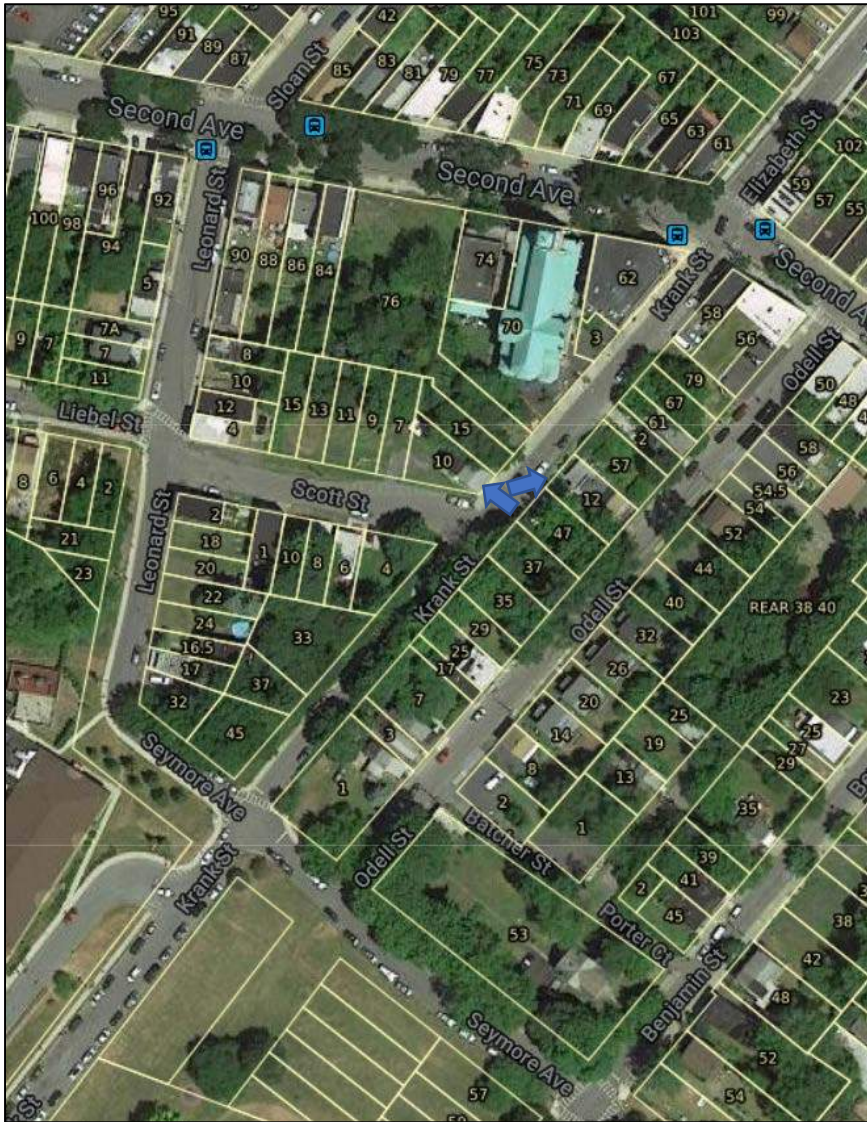

Description: Intersection of Liebel Street and Leonard Street, looking northeast toward 4 Leonard Street.

Description: Leonard Street looking southeast toward 4 and 12 Leonard Street

Description: Leonard Street looking east toward 8 Leonard Street.

Description: Leonard Street looking east toward accessory structure on 90 Second Avenue.

Description: Leonard Street looking west toward 7 and 7A Leonard Street.

Description: Leonard Street looking west toward 5 Leonard Street.

Description: Krank Street looking west toward 70 Second Avenue.

Description: Krank Street looking northwest toward 70 Second Avenue.

Description: Krank Street looking northwest toward 70 Second Avenue.

Description: Krank Street looking northwest toward 70 and 76 Second Avenue.

Description: Krank Street looking northwest toward 70 and 76 Second Avenue.

Description: Krank Street looking northwest toward 70 and 76 Second Avenue.

Description: Krank Street looking east toward 12 Krank Street.