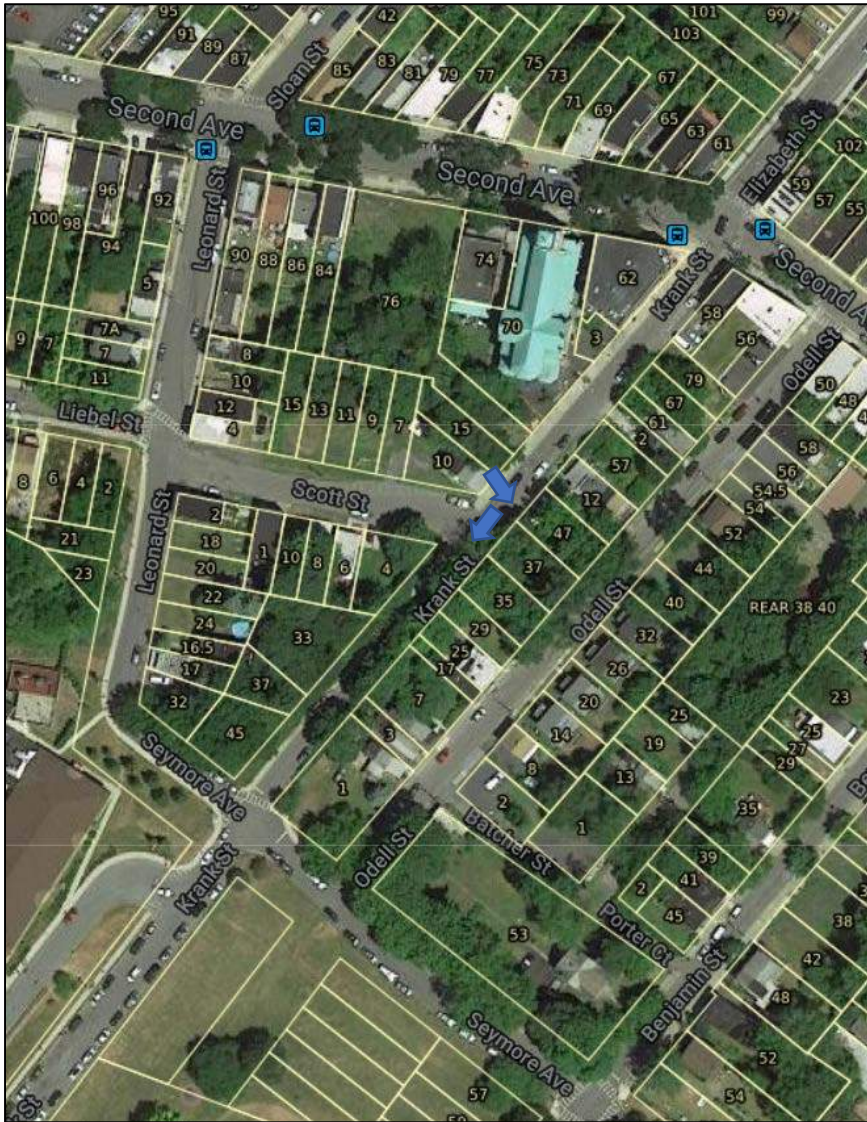

Description: Intersection of Liebel Street and Leonard Street, looking northeast toward 4 Leonard Street.

Description: Leonard Street looking southeast toward 4 and 12 Leonard Street

Description: Leonard Street looking east toward 8 Leonard Street.

Description: Leonard Street looking east toward accessory structure on 90 Second Avenue.

Description: Leonard Street looking west toward 7 and 7A Leonard Street.

Description: Leonard Street looking west toward 5 Leonard Street.

Description: Krank Street looking west toward 10 Krank Street.

Description: Krank Street looking east toward 12 Krank Street.

Description: Krank Street looking east toward 47 Odell Street.

Description: Krank Street looking south toward 47 Odell Street.

Description: Krank Street looking north toward 10 Krank Street.

Description: Krank Street looking southeast toward 47 and 37 Odell Street.

Description: Krank Street looking southeast toward 47 and 37 Odell Street.