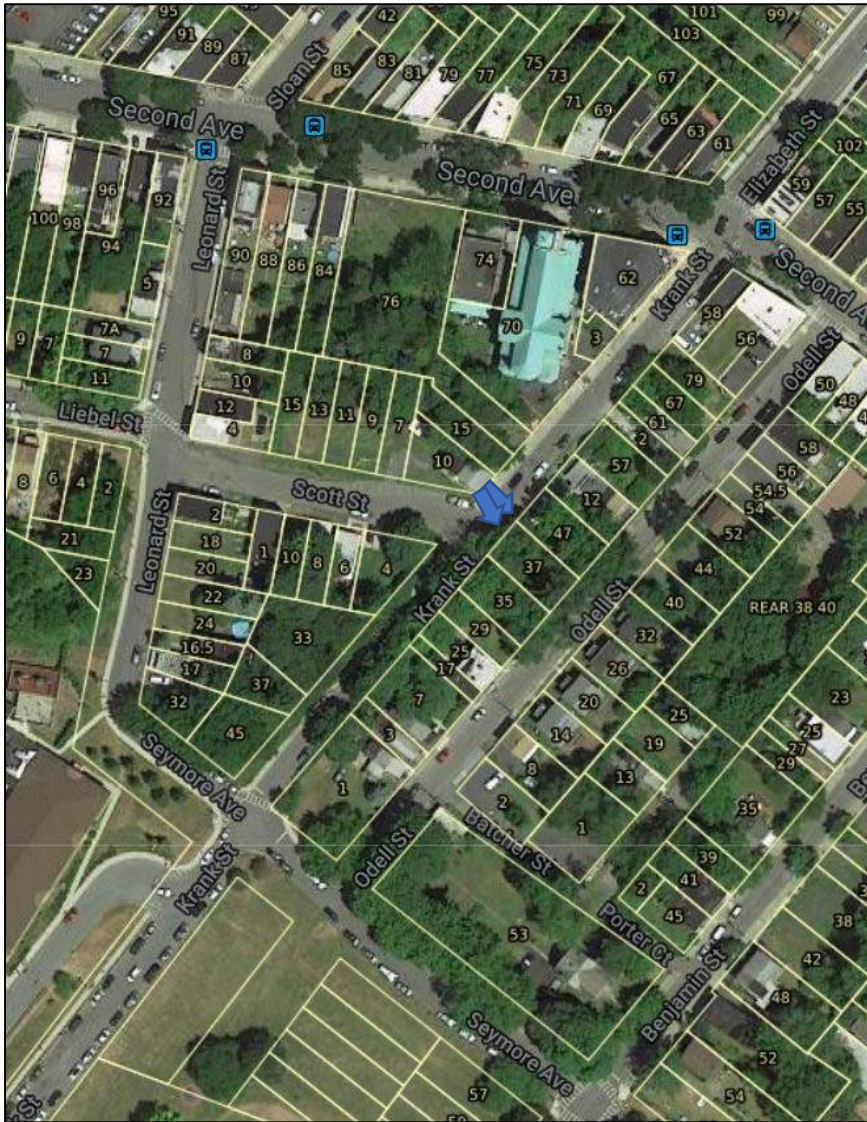

Description: Intersection of Liebel Street and Leonard Street, looking northeast toward 4 Leonard Street.

Description: Leonard Street looking southeast toward 4 and 12 Leonard Street

Description: Leonard Street looking east toward 8 Leonard Street.

Description: Leonard Street looking east toward accessory structure on 90 Second Avenue.

Description: Leonard Street looking west toward 7 and 7A Leonard Street.

Description: Leonard Street looking west toward 5 Leonard Street.

Description: Krank Street looking west toward 10 Krank Street.

Description: Krank Street looking east toward 12 Krank Street.

Description: Krank Street looking east toward 47 Odell Street.

Description: Krank Street looking south toward 47 Odell Street.

Description: Krank Street looking north toward 10 Krank Street.

Description: Krank Street looking southeast toward 47 and 37 Odell Street.

Description: Krank Street looking southeast toward 47 and 37 Odell Street.