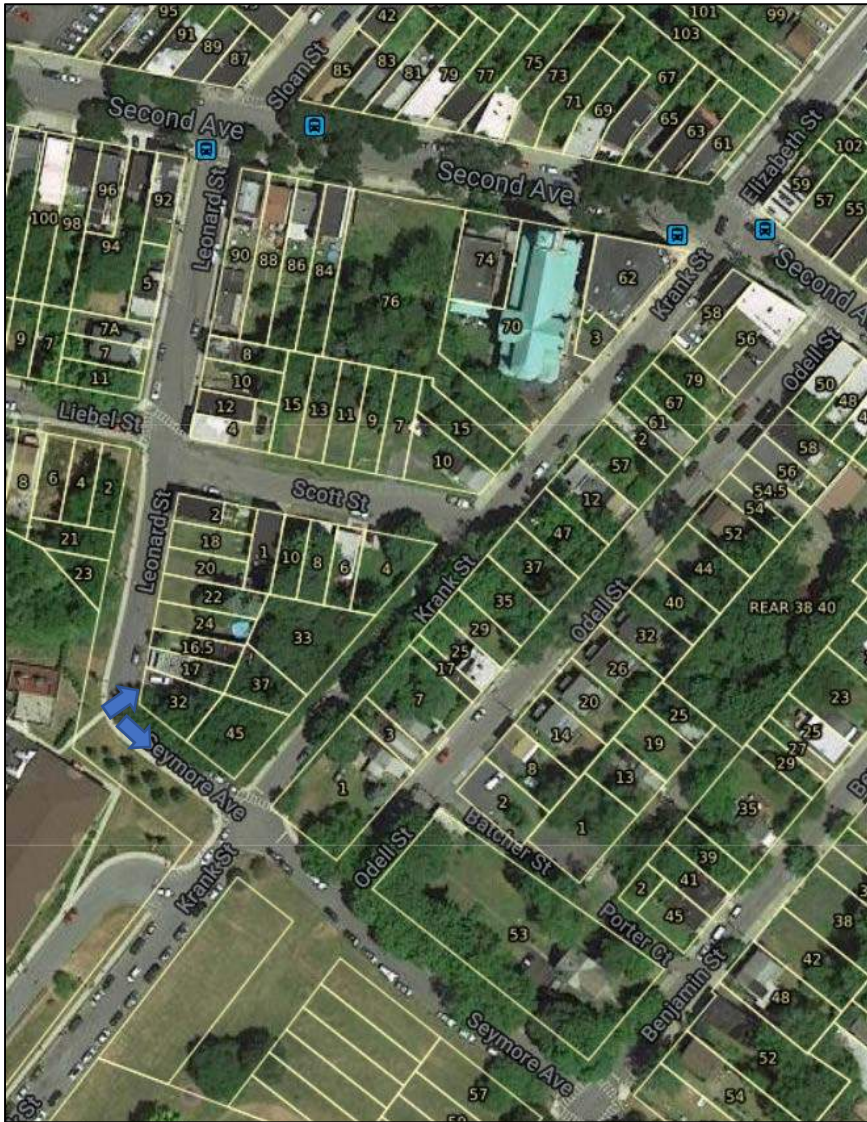

Description: Intersection of Liebel Street and Leonard Street, looking northeast toward 4 Leonard Street.

Description: Leonard Street looking southeast toward 4 and 12 Leonard Street

Description: Leonard Street looking east toward 8 Leonard Street.

Description: Leonard Street looking east toward accessory structure on 90 Second Avenue.

Description: Leonard Street looking west toward 7 and 7A Leonard Street.

Description: Leonard Street looking west toward 5 Leonard Street.

Description: Leonard Street looking west toward 5 Leonard Street and 92 Second Avenue.

Description: Leonard Street looking west toward 92 Second Avenue.

Description: Intersection of Leonard Street and Second Avenue looking North toward 87 and 89 Second Avenue.

Description: Leonard Street looking northwest toward 65 Krank Street.

Description: Leonard Street looking north toward Second Avenue.

Description: Leonard Street looking northeast toward 17 and 32 Leonard Street.