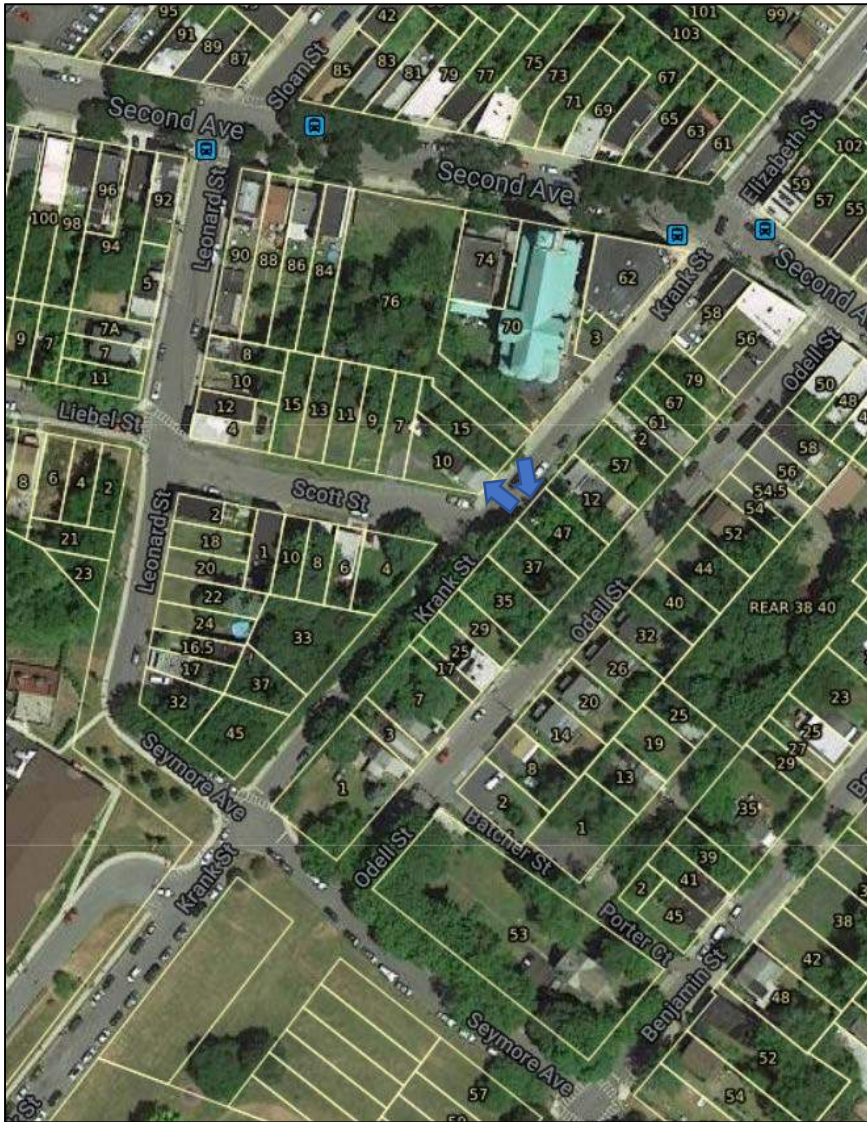

Description: Intersection of Liebel Street and Leonard Street, looking northeast toward 4 Leonard Street.

Description: Leonard Street looking southeast toward 4 and 12 Leonard Street

Description: Leonard Street looking east toward 8 Leonard Street.

Description: Leonard Street looking east toward accessory structure on 90 Second Avenue.

Description: Leonard Street looking west toward 7 and 7A Leonard Street.

Description: Leonard Street looking west toward 5 Leonard Street.

Description: Krank Street looking northwest toward 70 and 76 Second Avenue.

Description: Krank Street looking northwest toward 70 and 76 Second Avenue.

Description: Krank Street looking east toward 12 Krank Street.

Description: Krank Street looking west toward 10 Krank Street.

Description: Krank Street looking east toward 12 Krank Street.

Description: Krank Street looking east toward 47 Odell Street.

Description: Krank Street looking south toward 47 Odell Street.