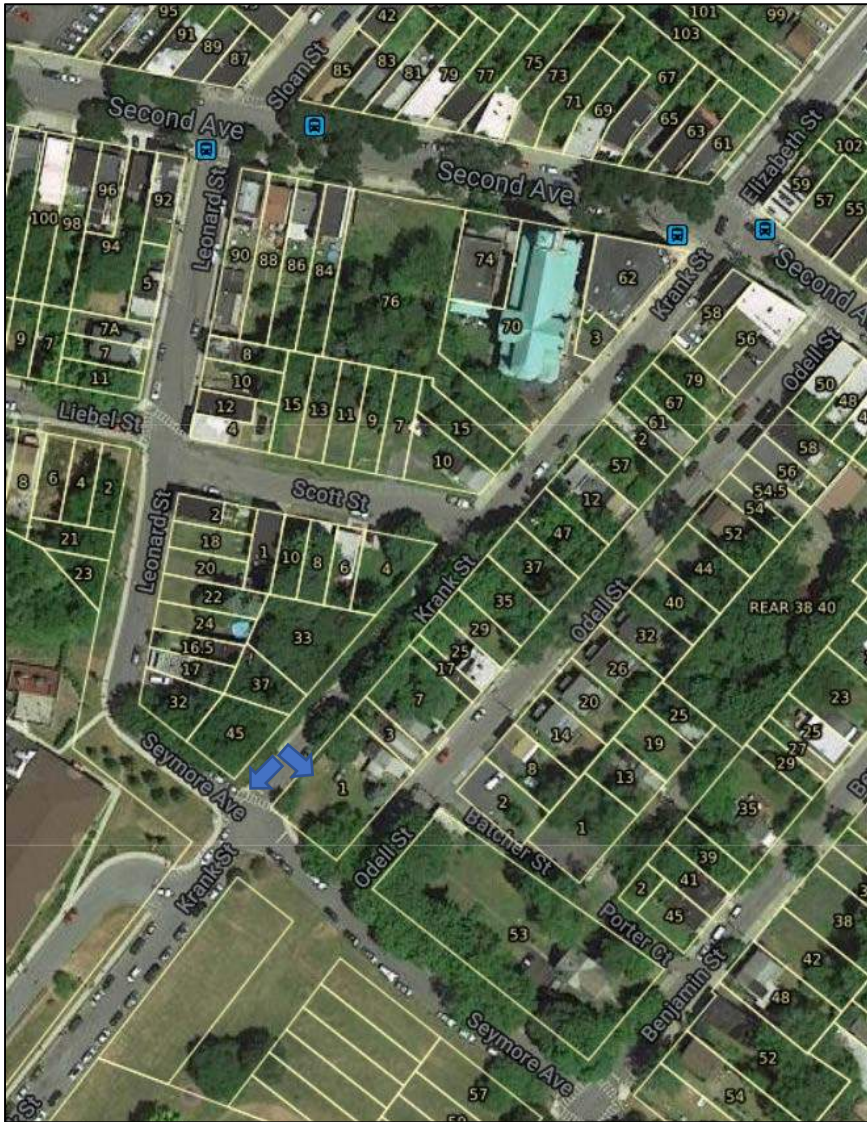

Description: Intersection of Liebel Street and Leonard Street, looking northeast toward 4 Leonard Street.

Description: Leonard Street looking southeast toward 4 and 12 Leonard Street

Description: Leonard Street looking east toward 8 Leonard Street.

Description: Leonard Street looking east toward accessory structure on 90 Second Avenue.

Description: Leonard Street looking west toward 7 and 7A Leonard Street.

Description: Leonard Street looking west toward 5 Leonard Street.

Description: Krank Street looking southeast toward 1 Odell Street.

Description: Krank Street looking southeast toward 1 Odell Street.

Description: Krank Street looking southwest toward 65 Krank Street.

Description: Krank Street looking southwest toward 65 Krank Street and Seymour Street.

Description: Krank Street looking southeast toward Seymour Street and 1 Odell Street.

Description: Krank Street looking southeast toward Seymour Street and 1 Odell Street.

Description: Intersection of Krank Street, Leonard Street and Seymour Street, looking south toward Krank Park.