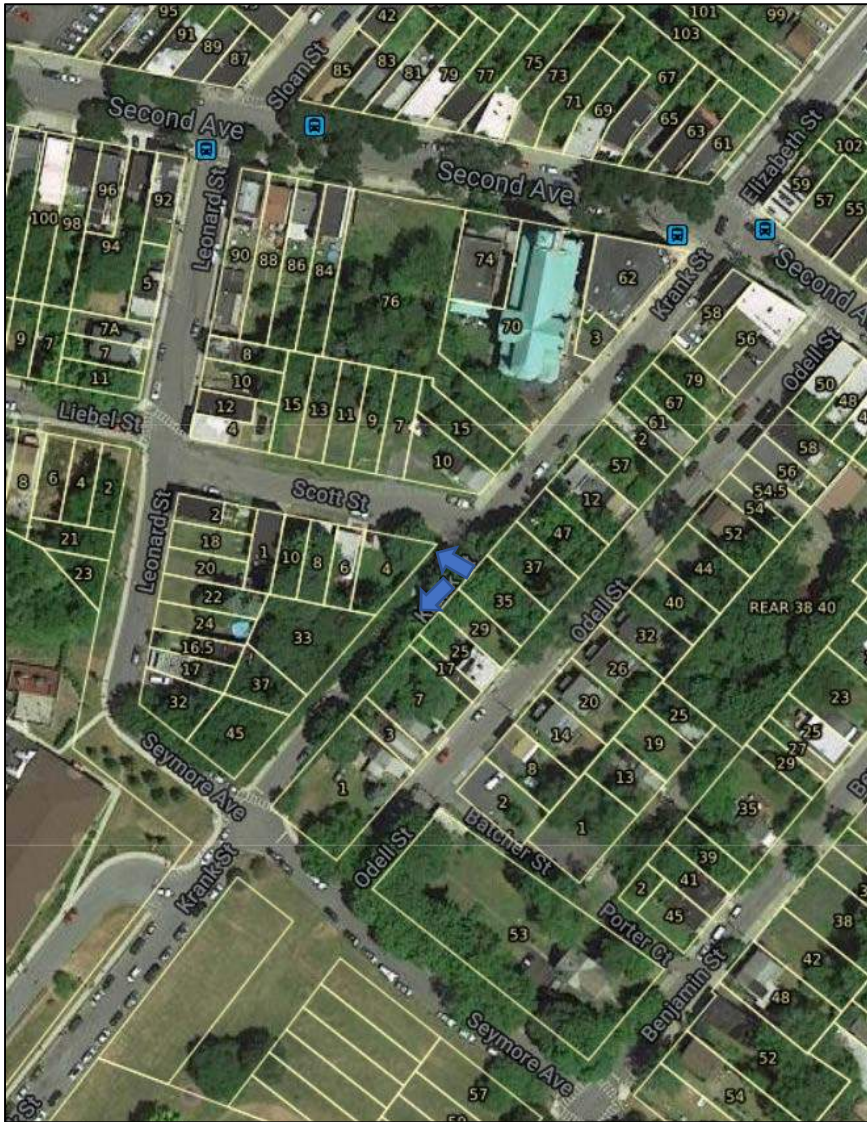

Description: Intersection of Liebel Street and Leonard Street, looking northeast toward 4 Leonard Street.

Description: Leonard Street looking southeast toward 4 and 12 Leonard Street

Description: Leonard Street looking east toward 8 Leonard Street.

Description: Leonard Street looking east toward accessory structure on 90 Second Avenue.

Description: Leonard Street looking west toward 7 and 7A Leonard Street.

Description: Leonard Street looking west toward 5 Leonard Street.

Description: Intersection of Krank Street and Scott Street looking southeast toward 47 and 37 Odell Street.

Description: Intersection of Scott Street and Krank Street looking south toward Seymour Street.

Description: Intersection of Scott Street and Krank Street looking west toward Scott Street.

Description: Intersection of Scott Street and Krank Street looking north toward Scott Street.

Description: Krank Street looking northeast toward 4 Scott Street.