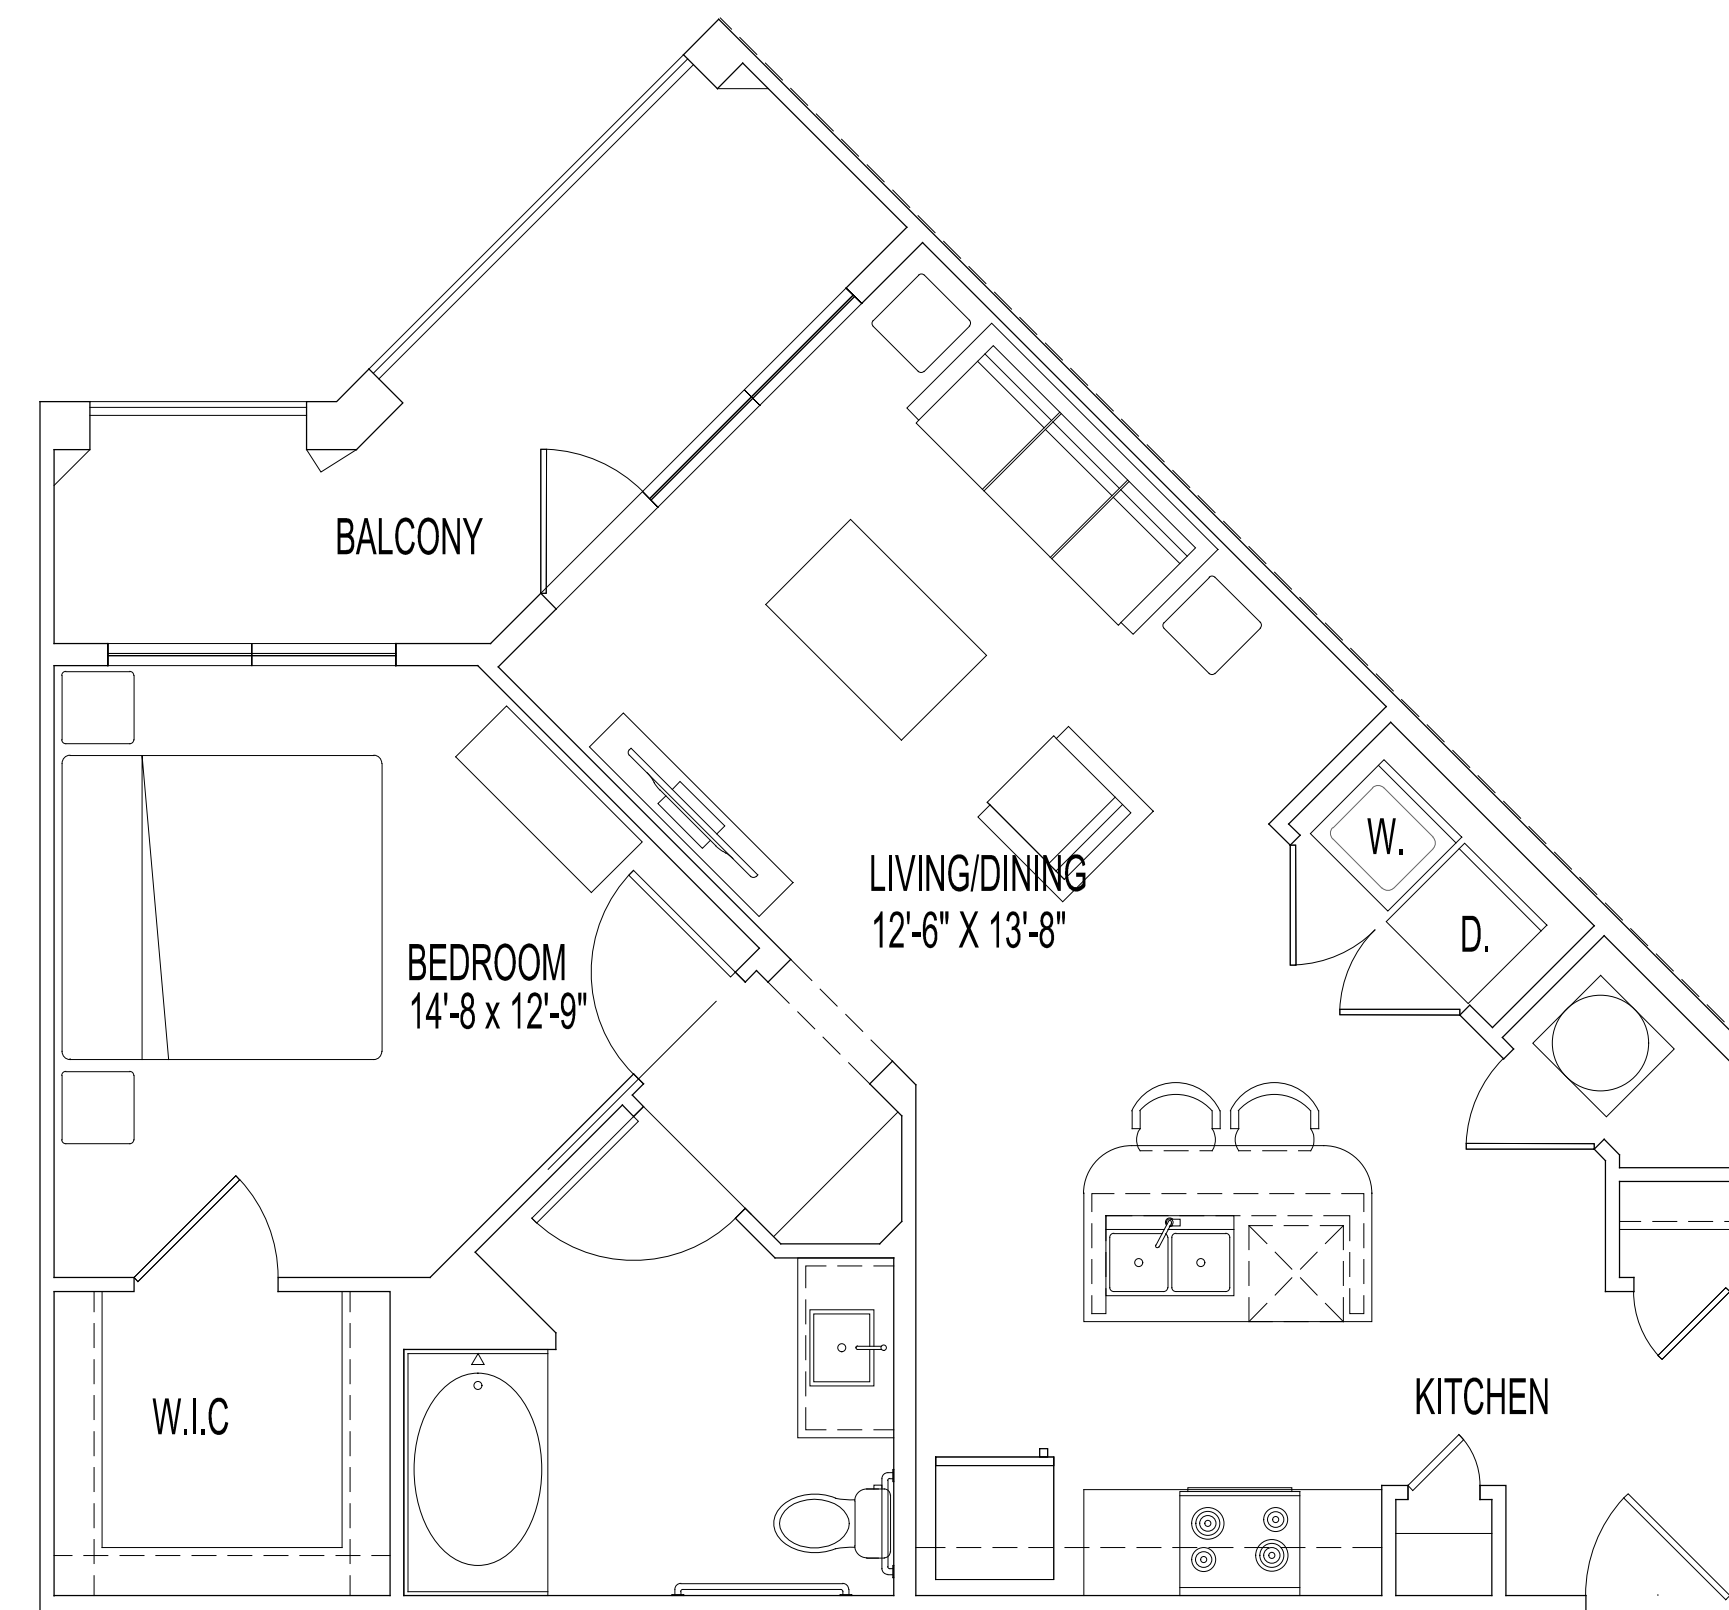

B1	
NET AREA	1004 SQ. FT.
BALCONY AREA	67 SQ. FT.
GROSS AREA	1072 SQ. FT.

B2	
NET AREA	1109 SQ. FT.
BALCONY AREA	75 SQ. FT.
GROSS AREA	1184 SQ. FT.

SCALE: 1/4" = 1'-0" (24"x36" SHEET)

UNIT PLANS

A 301

A1	
NET AREA	723 SQ. FT.
BALCONY AREA	71 SQ. FT.
GROSS AREA	794 SQ. FT.

A2	
NET AREA	770 SQ. FT.
BALCONY AREA	109 SQ. FT.
GROSS AREA	879 SQ. FT.

SCALE: 1/4" = 1'-0" (24"x36" SHEET)

UNIT PLANS

A 301