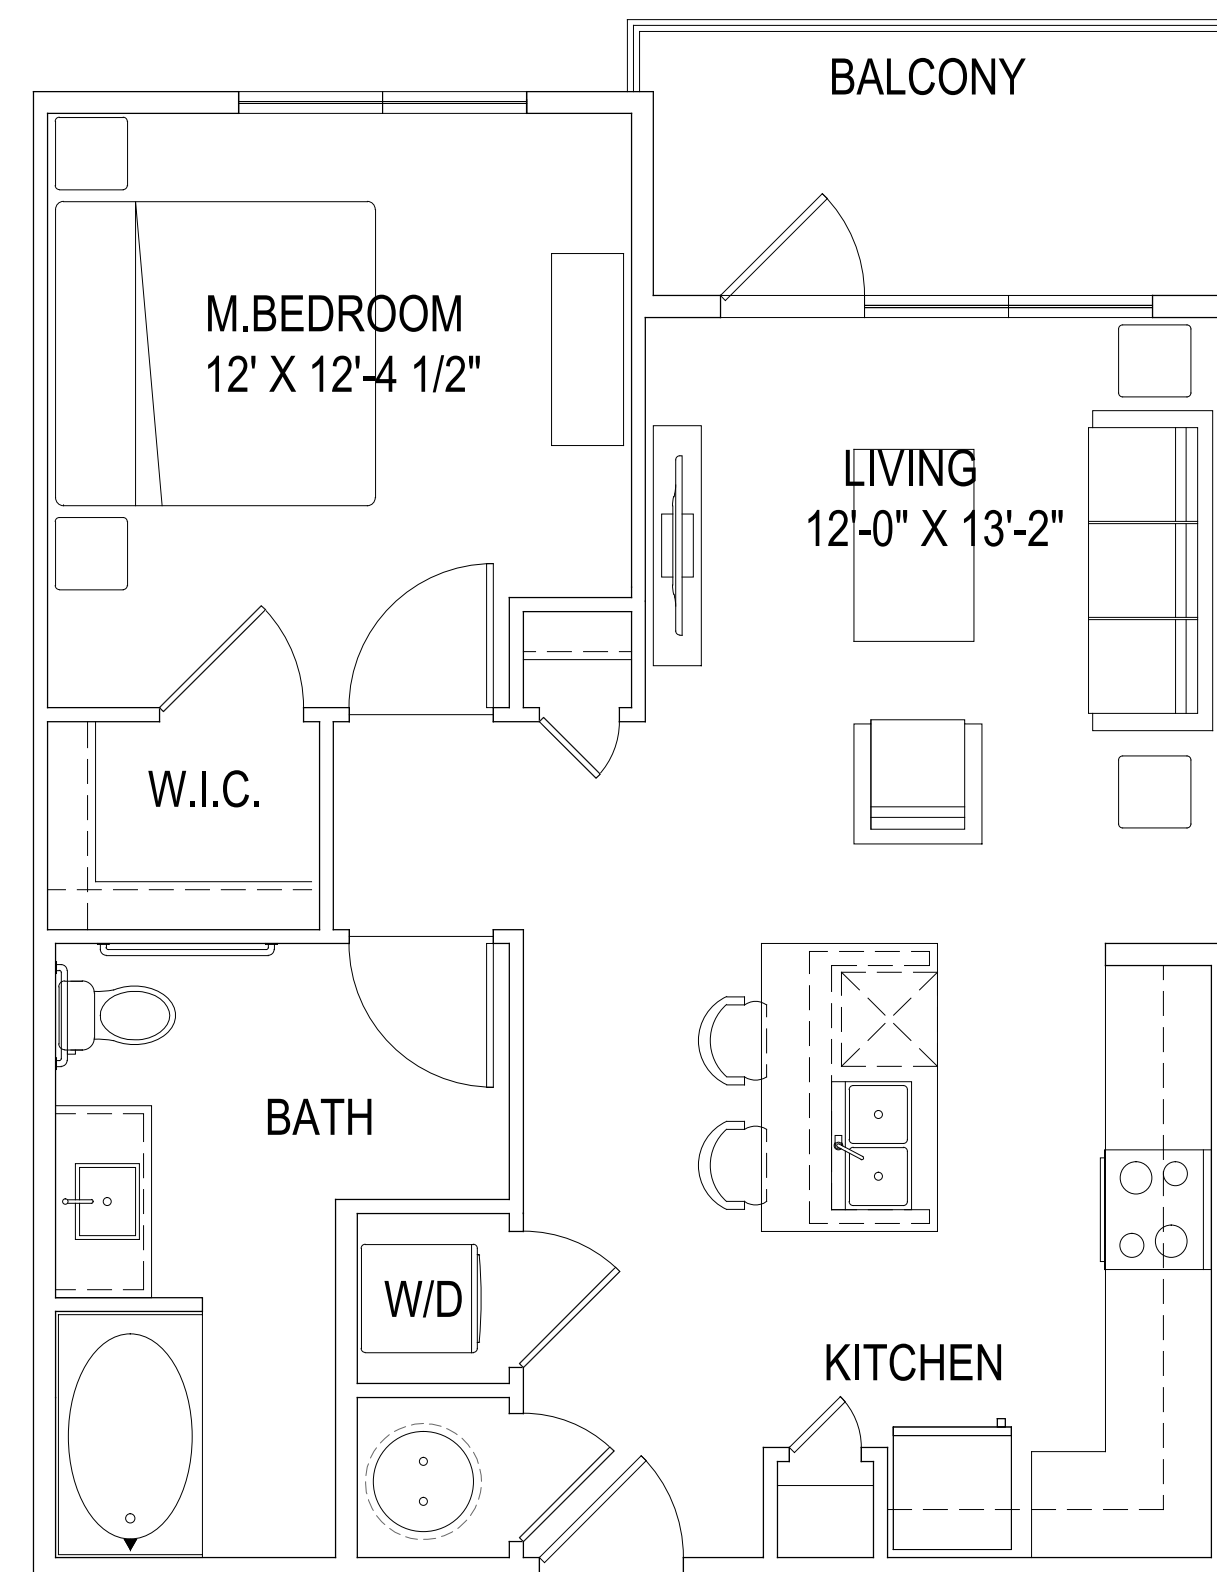

B1	
NET AREA	1004 SQ. FT.
BALCONY AREA	67 SQ. FT.
GROSS AREA	1072 SQ. FT.

B2	
NET AREA	1109 SQ. FT.
BALCONY AREA	75 SQ. FT.
GROSS AREA	1184 SQ. FT.

SCALE: 1/4" = 1'-0" (24"x36" SHEET)

UNIT PLANS

A 301

A1	
NET AREA	723 SQ. FT.
BALCONY AREA	71 SQ. FT.
GROSS AREA	794 SQ. FT.

A2	
NET AREA	770 SQ. FT.
BALCONY AREA	109 SQ. FT.
GROSS AREA	879 SQ. FT.

SCALE: 1/4" = 1'-0" (24"x36" SHEET)

UNIT PLANS

A 301