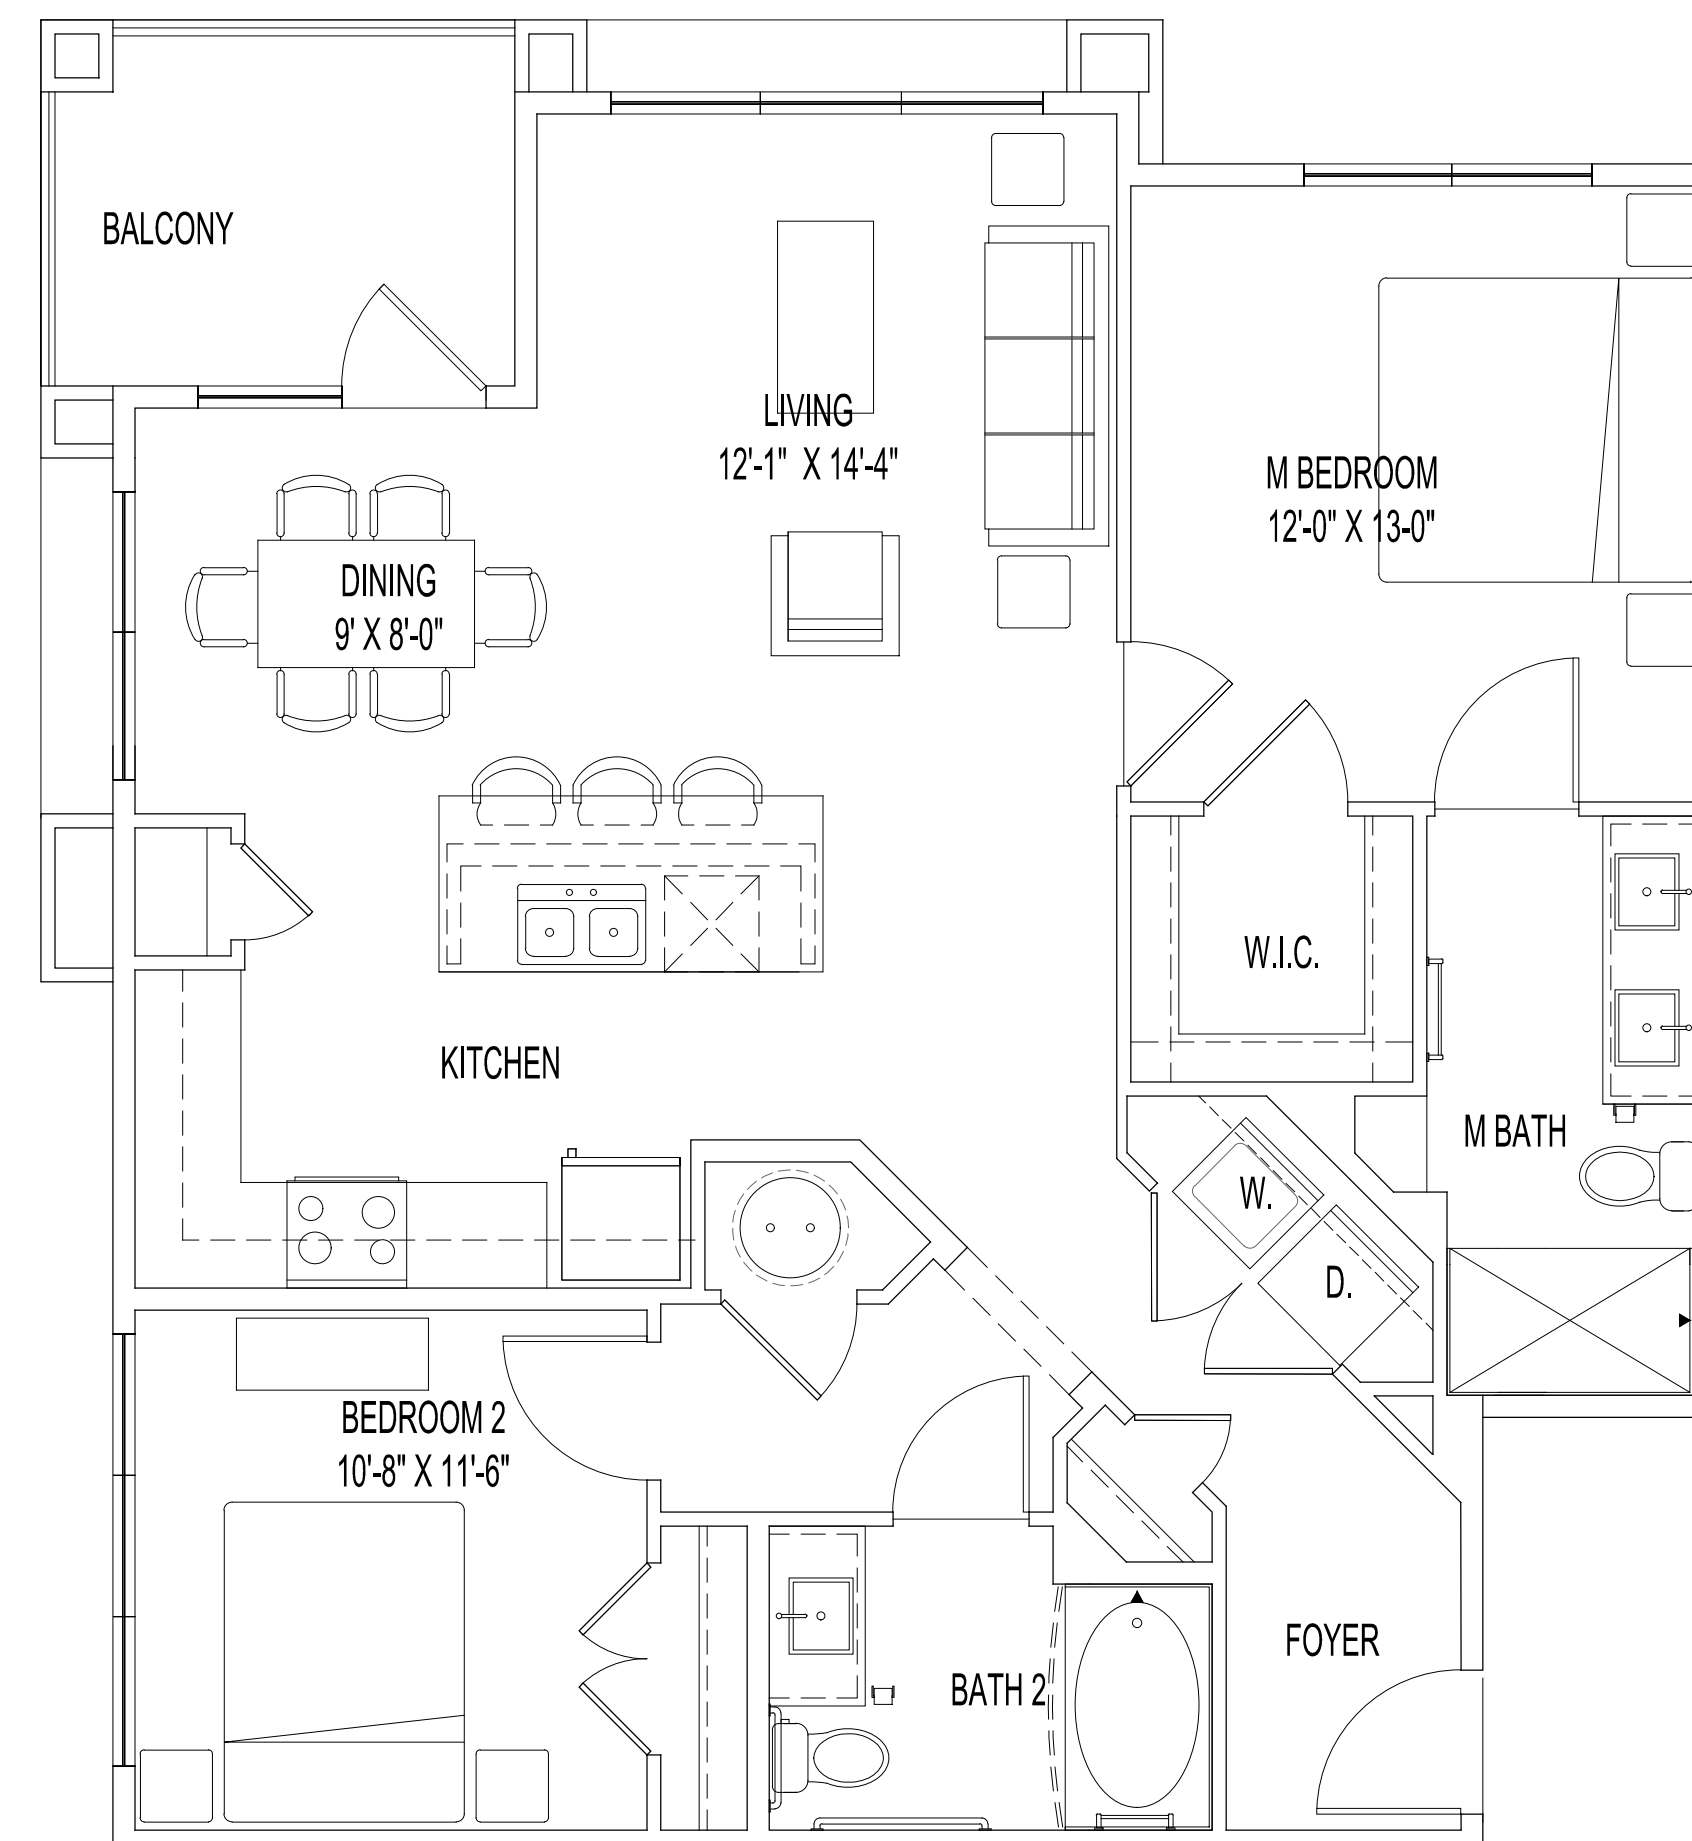

B1	
NET AREA	1004 SQ. FT.
BALCONY AREA	67 SQ. FT.
GROSS AREA	1072 SQ. FT.

B2	
NET AREA	1109 SQ. FT.
BALCONY AREA	75 SQ. FT.
GROSS AREA	1184 SQ. FT.

SCALE: 1/4" = 1'-0" (24"x36" SHEET)

UNIT PLANS

A 301

A1	
NET AREA	723 SQ. FT.
BALCONY AREA	71 SQ. FT.
GROSS AREA	794 SQ. FT.

A2	
NET AREA	770 SQ. FT.
BALCONY AREA	109 SQ. FT.
GROSS AREA	879 SQ. FT.

SCALE: 1/4" = 1'-0" (24"x36" SHEET)

UNIT PLANS

A 301