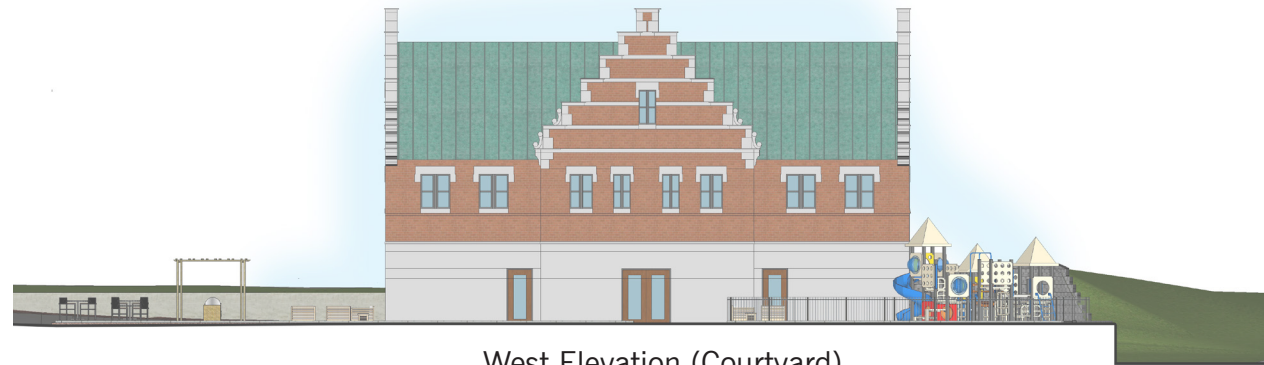

View from Lark Street at Morris Street

conifer» tat

25 Delaware Avenue

Albany, NY | April 10, 2020 | 18018 | © The Architectural Team, Inc.

View from Corner of Delaware Avenue and Myrtle Avenue

conifer» tat

25 Delaware Avenue

Albany, NY | April 10, 2020 | 18018 | © The Architectural Team, Inc.

View from Interior Courtyard

conifer» tat

East Elevation (Courtyard)

East Elevation
(Delaware Avenue)

West Elevation (Courtyard)

South Elevation
(Myrtle Avenue)

North Elevation
(Morris Street)

West Elevation
(Lark Street)