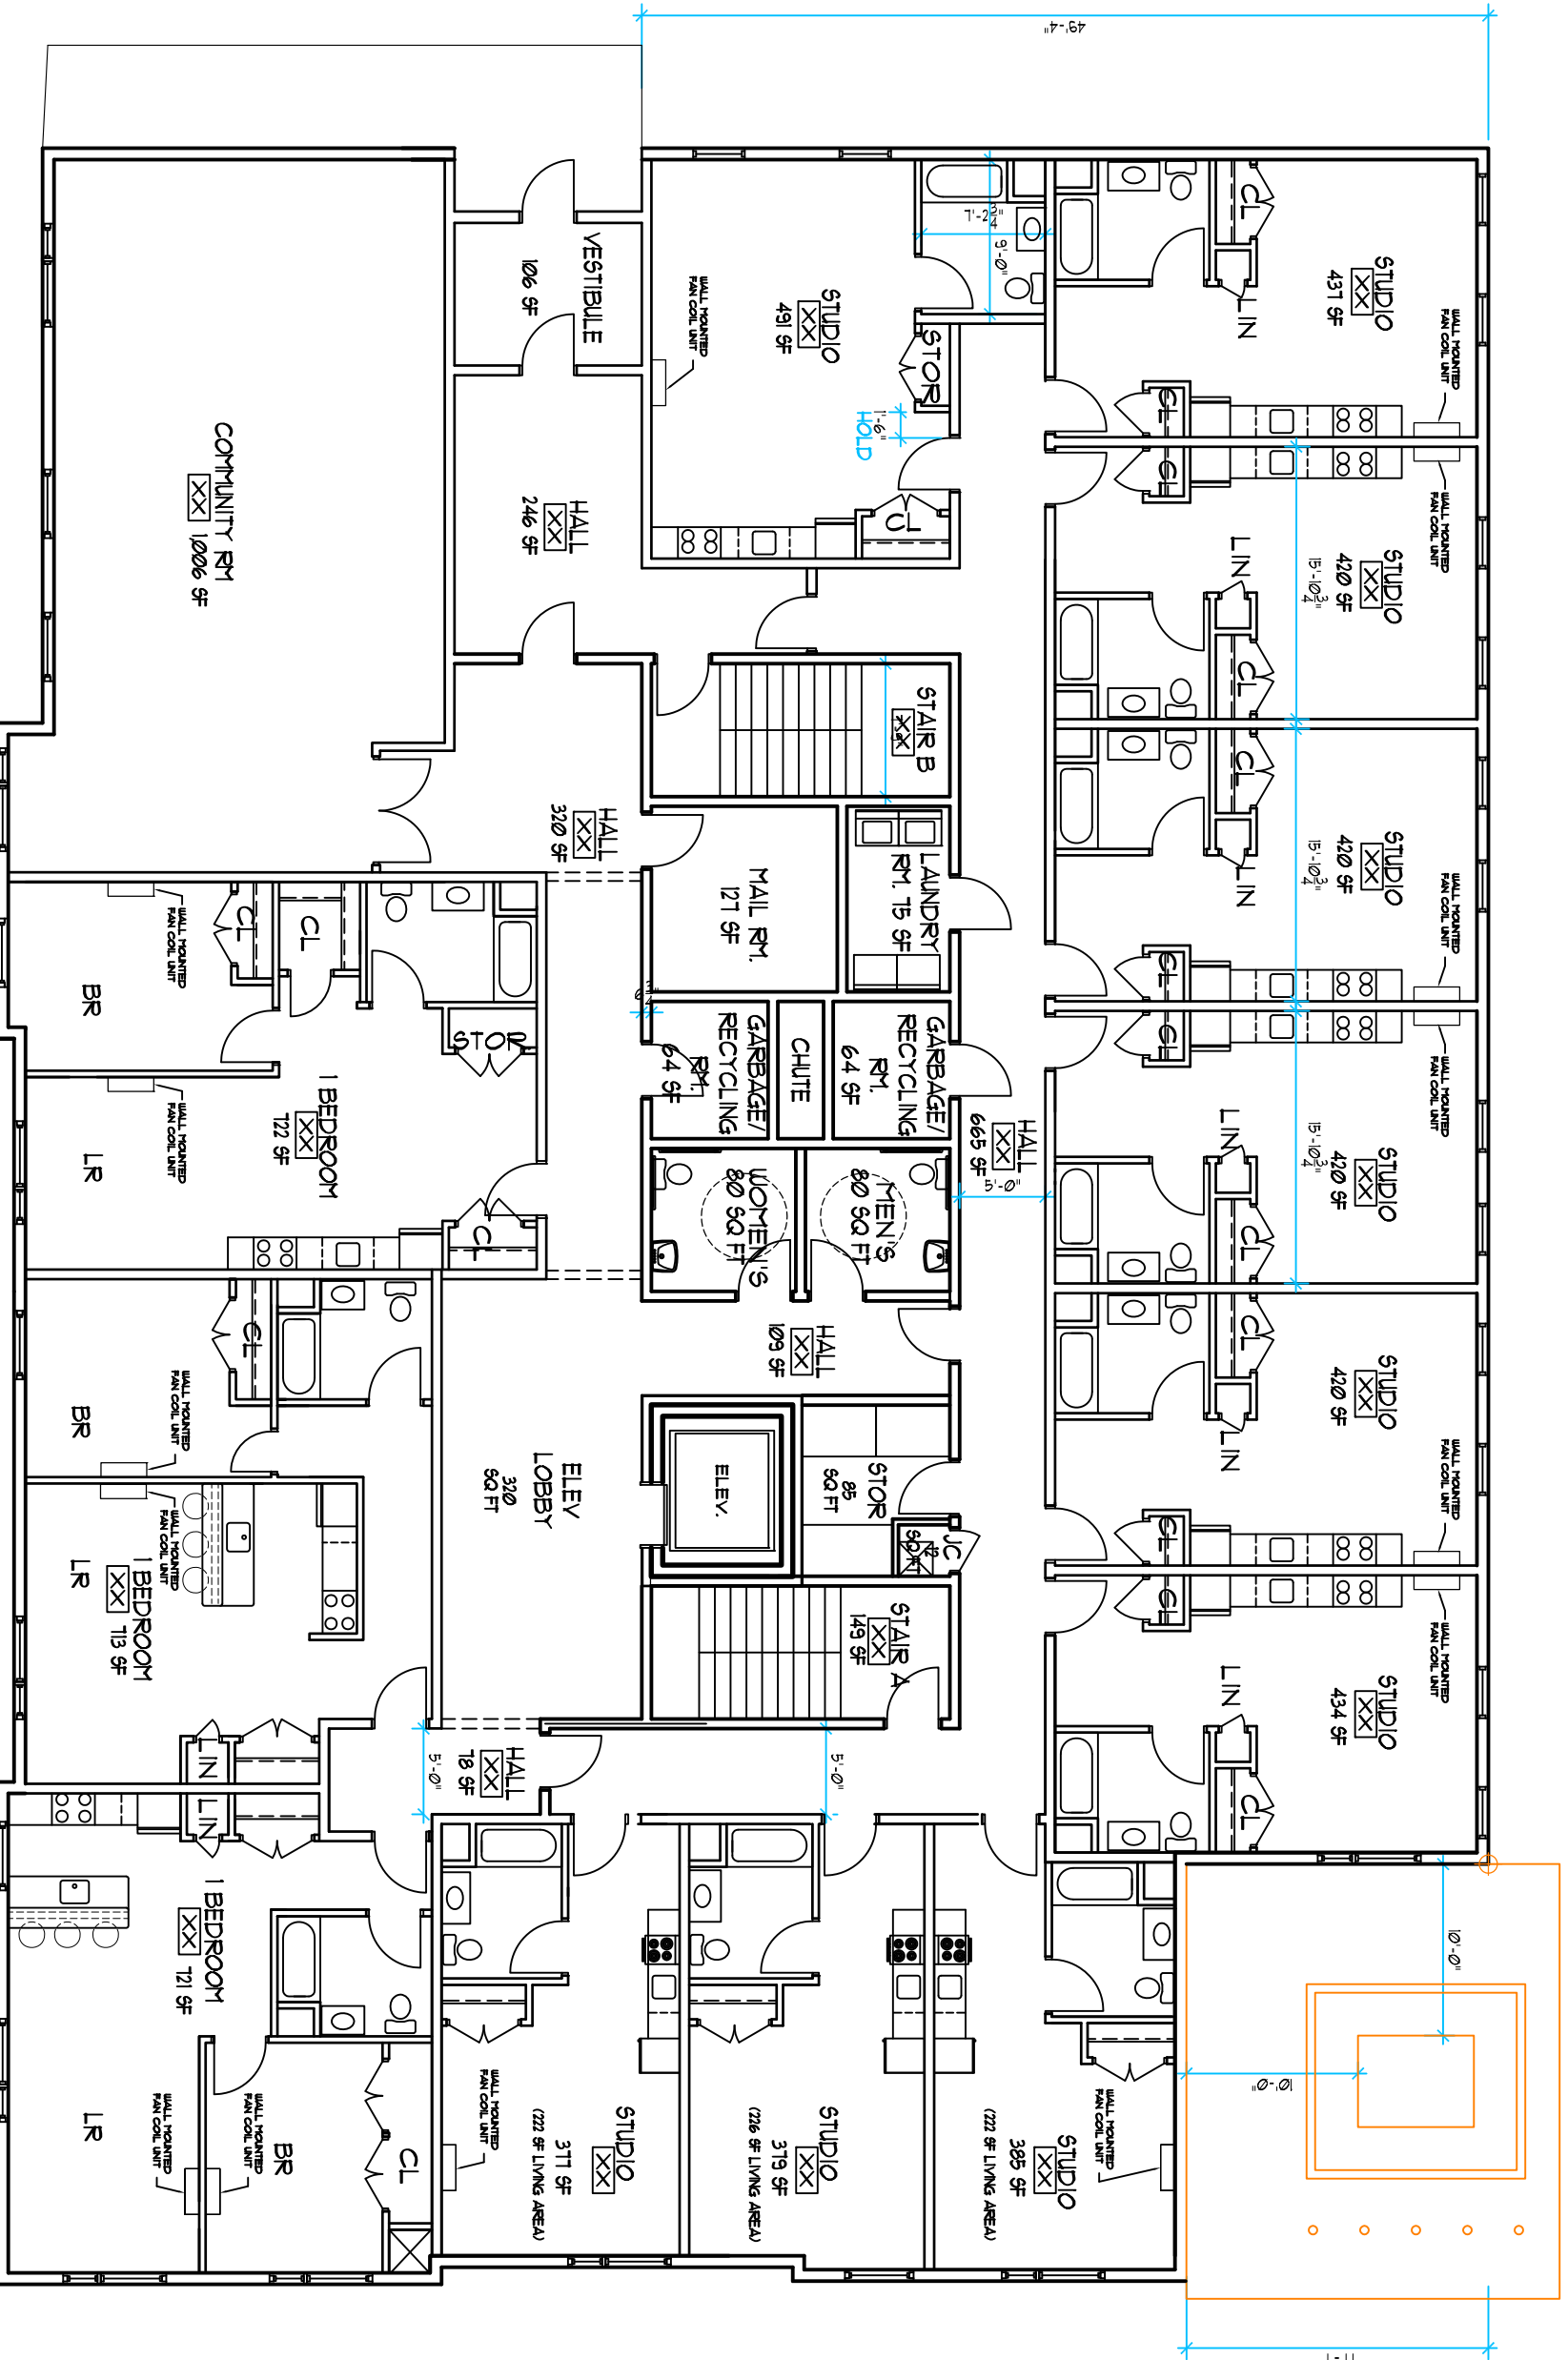

1 FIRST FLOOR PLAN
SCALE: 3/32" = 1'-0"

1 STUDIO
1 BEDROOM
1 RETAIL AREA
2 APTS

3 THIRD AND FIFTH FLOOR PLAN
SCALE: 3/32" = 1'-0"

7 STUDIOS
6 ONE BEDROOM
13 APTS

2 SECOND FLOOR PLAN
SCALE: 3/32" = 1'-0"

10 STUDIOS
3 ONE BEDROOM
13 APTS

4 FOURTH AND SIXTH FLOOR PLAN
SCALE: 3/32" = 1'-0"

7 STUDIOS
6 ONE BEDROOM
13 APTS