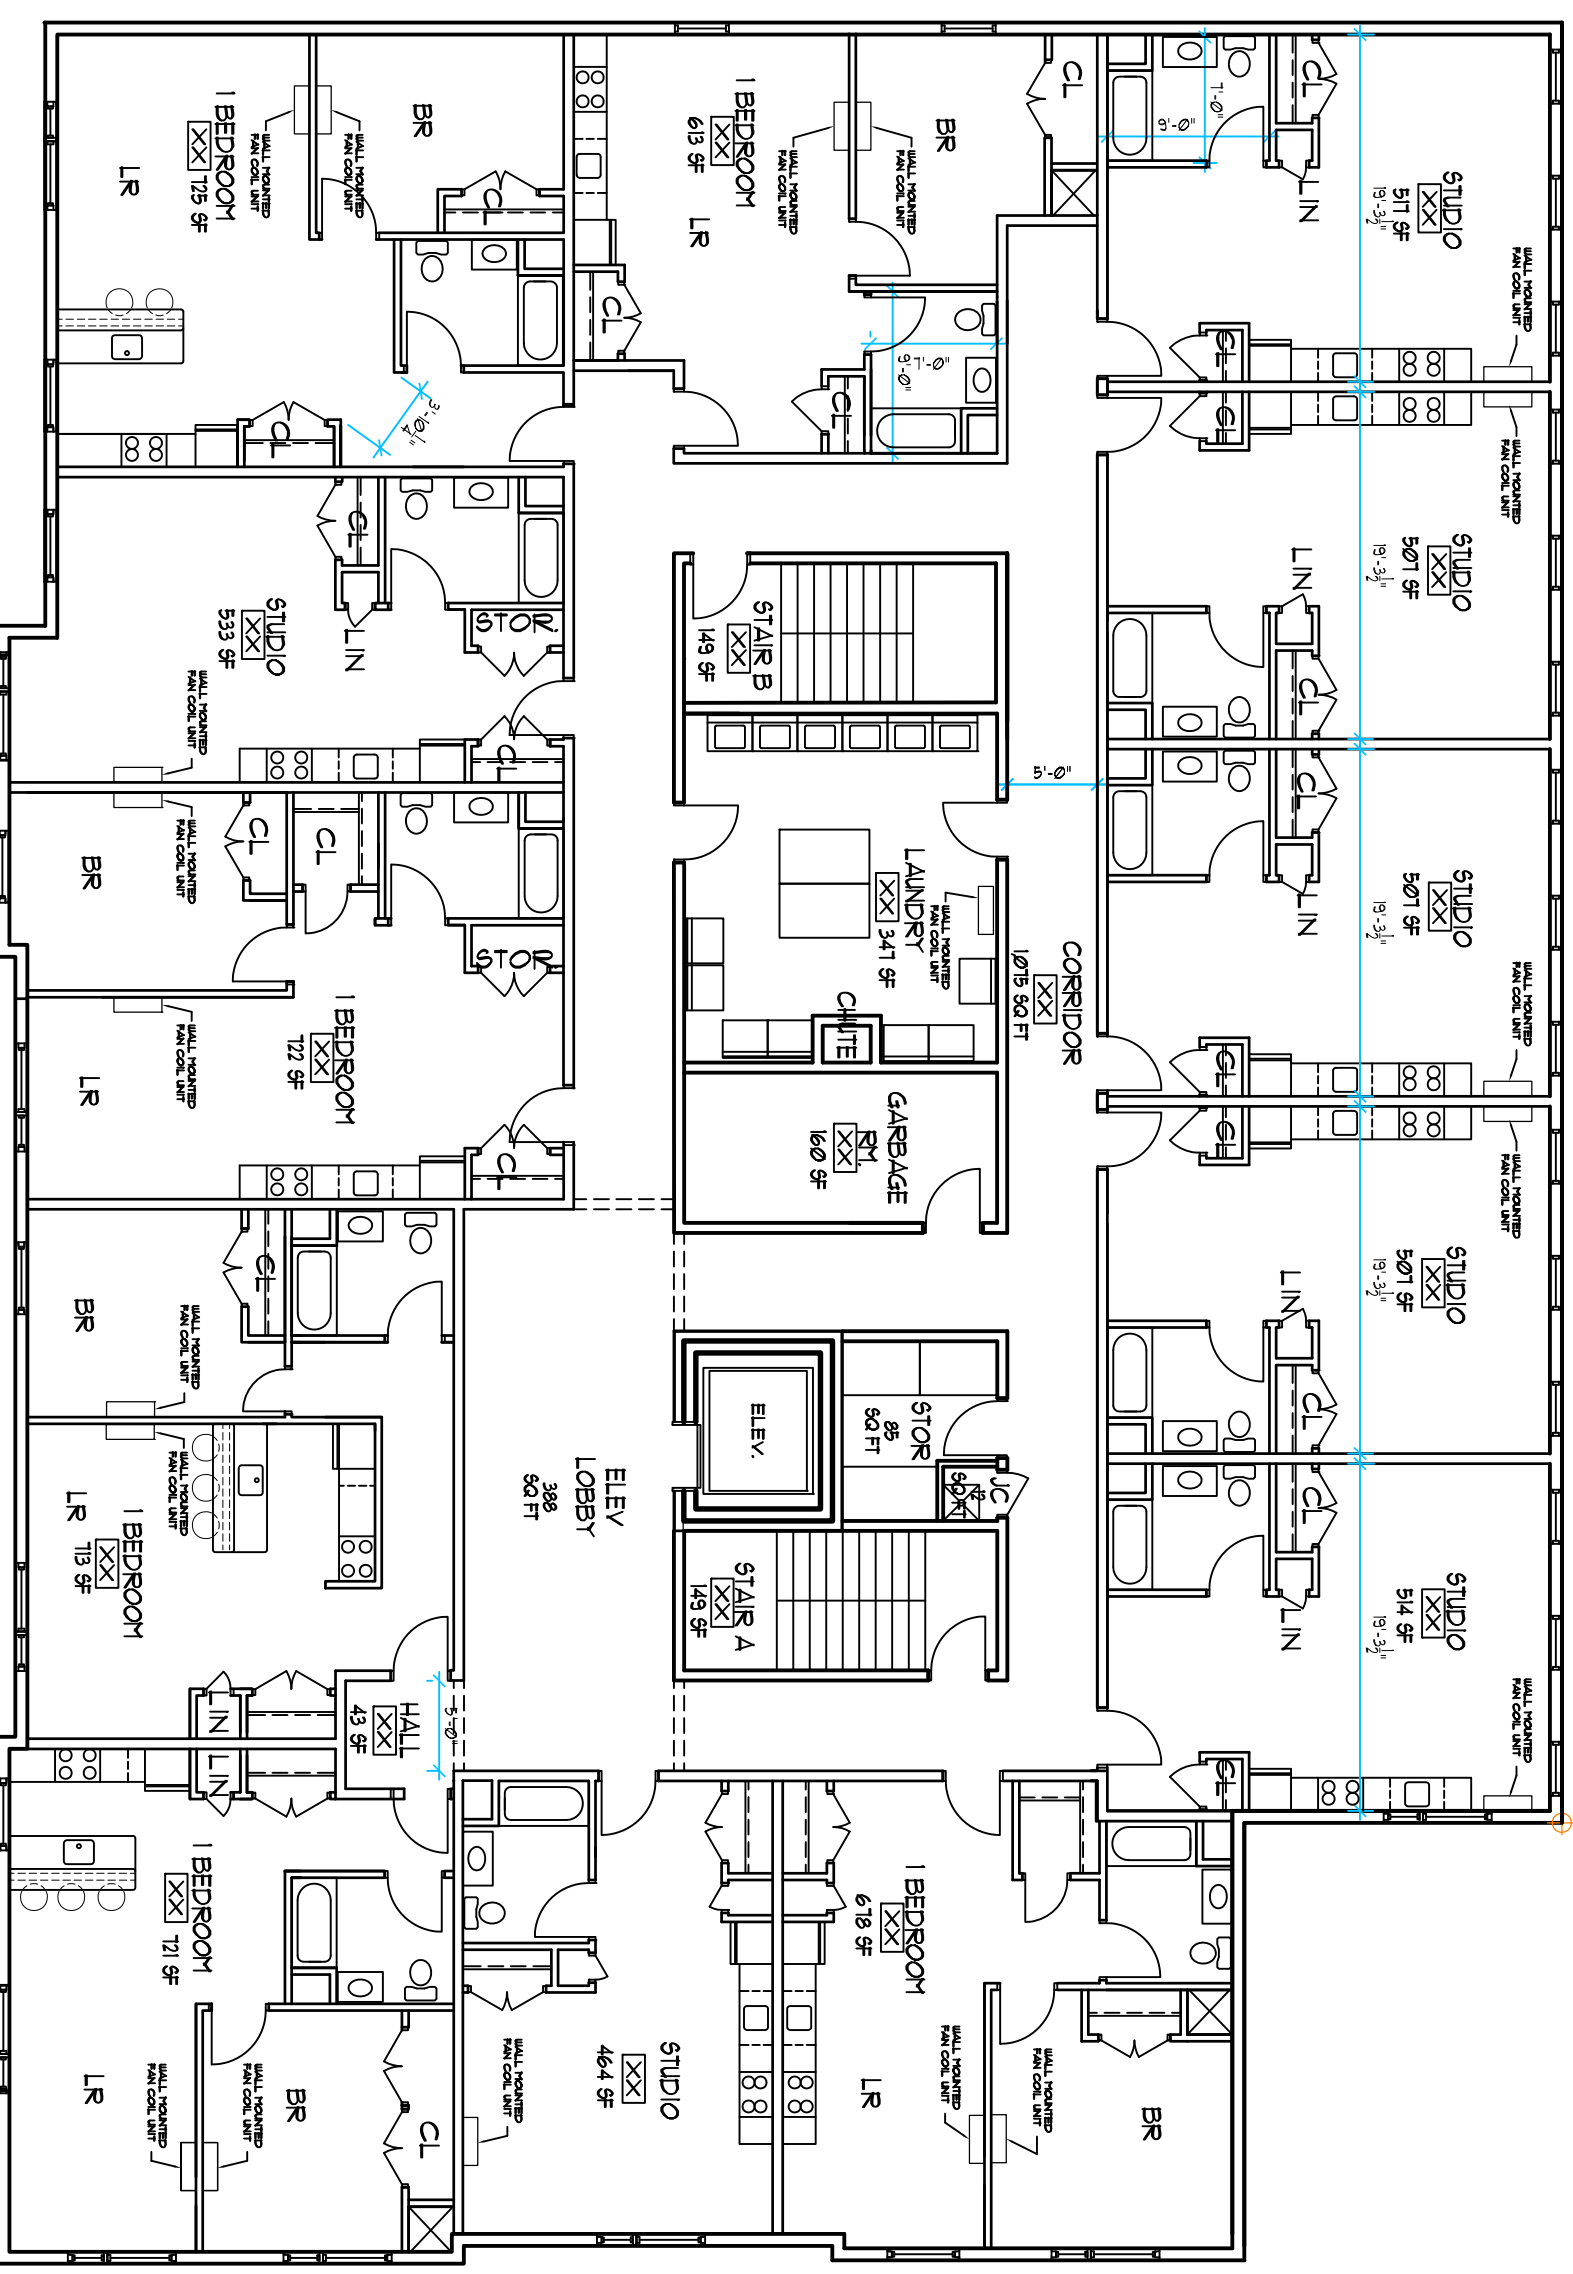

1 FIRST FLOOR PLAN
SCALE: 3/32" = 1'-0"

1 STUDIO
1 BEDROOM
1 RETAIL AREA
2 APTS

3 THIRD AND FIFTH FLOOR PLAN
SCALE: 3/32" = 1'-0"

7 STUDIOS
6 ONE BEDROOM
13 APTS

2 SECOND FLOOR PLAN
SCALE: 3/32" = 1'-0"

10 STUDIOS
3 ONE BEDROOM
13 APTS

4 FOURTH AND SIXTH FLOOR PLAN
SCALE: 3/32" = 1'-0"

7 STUDIOS
6 ONE BEDROOM
13 APTS