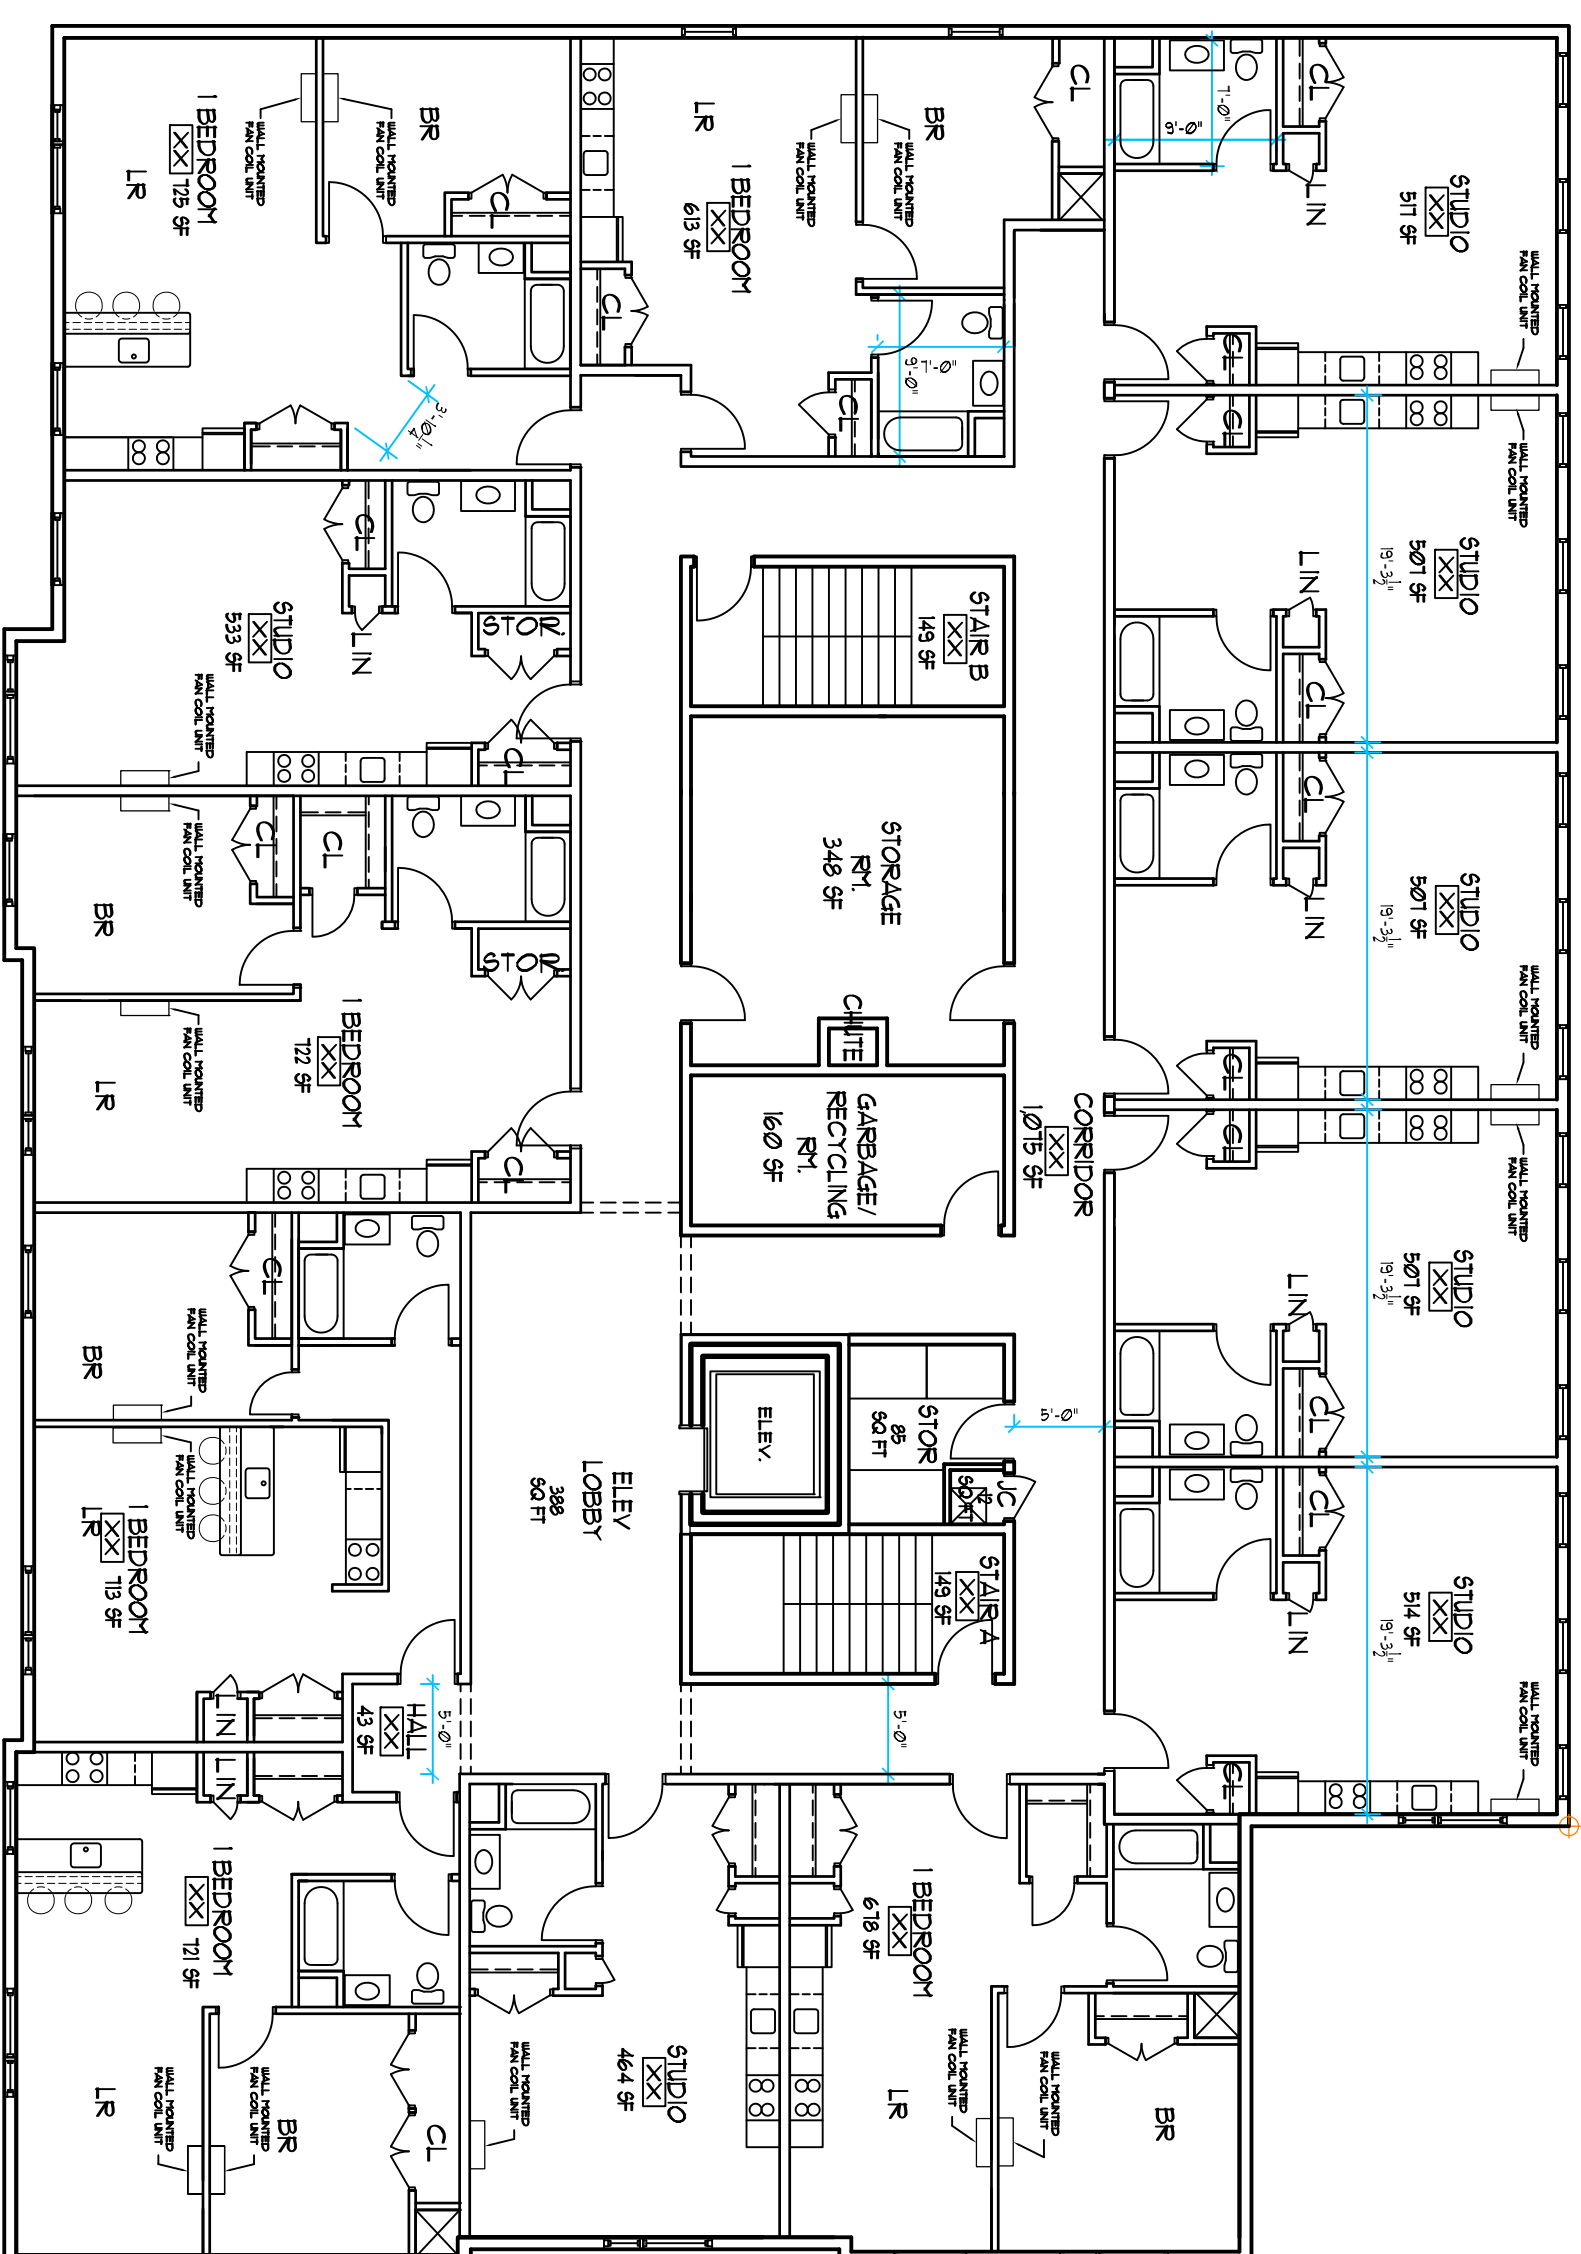

1 FIRST FLOOR PLAN
SCALE: 3/32" = 1'-0"

1 STUDIO
1 BEDROOM
1 RETAIL AREA
2 APTS

3 THIRD AND FIFTH FLOOR PLAN
SCALE: 3/32" = 1'-0"

7 STUDIOS
6 ONE BEDROOM
13 APTS

2 SECOND FLOOR PLAN
SCALE: 3/32" = 1'-0"

10 STUDIOS
3 ONE BEDROOM
13 APTS

4 FOURTH AND SIXTH FLOOR PLAN
SCALE: 3/32" = 1'-0"

7 STUDIOS
6 ONE BEDROOM
13 APTS