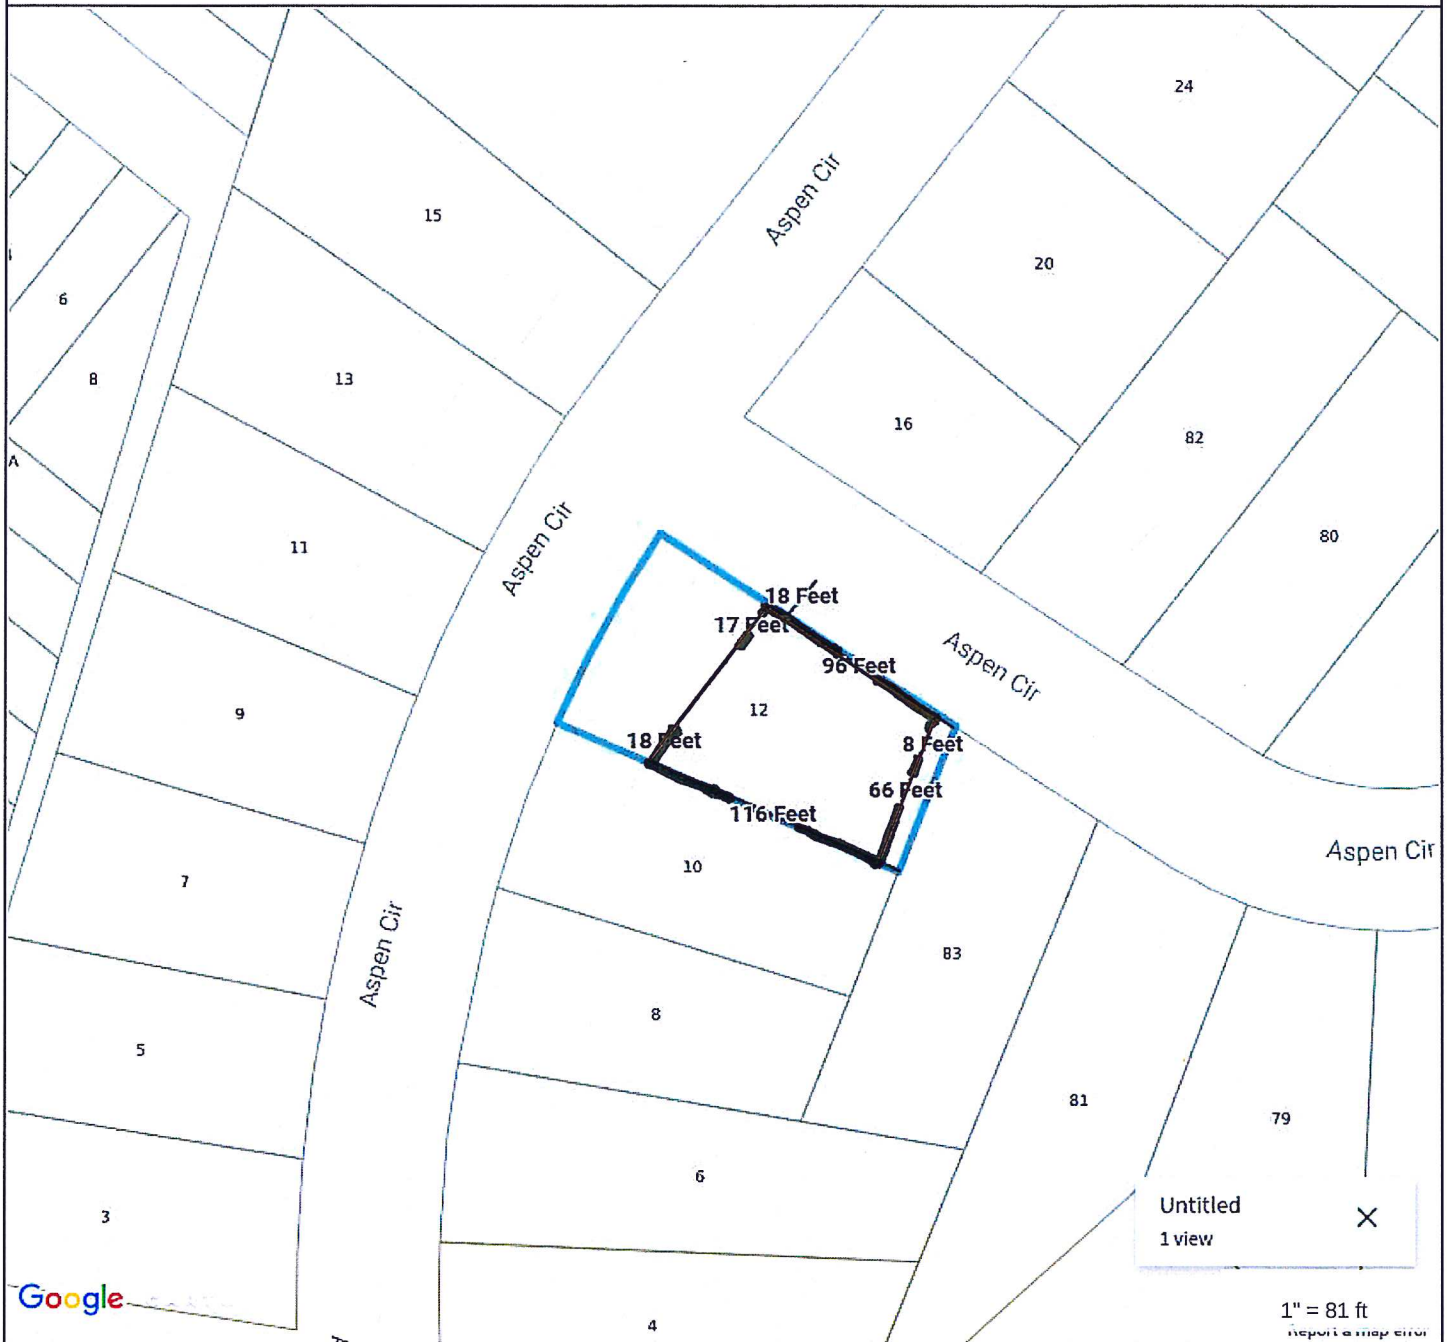

fence dimensions

Property Information
 Property ID 64.54-3-44
 Location 12 ASPEN CIR
 Owner WENDT, MATTHEW

**MAP FOR REFERENCE ONLY
 NOT A LEGAL DOCUMENT**

City of Albany, New York makes no claims and no warranties, expressed or implied, concerning the validity or accuracy of the GIS data presented on this map.

— AREA OF FENCE