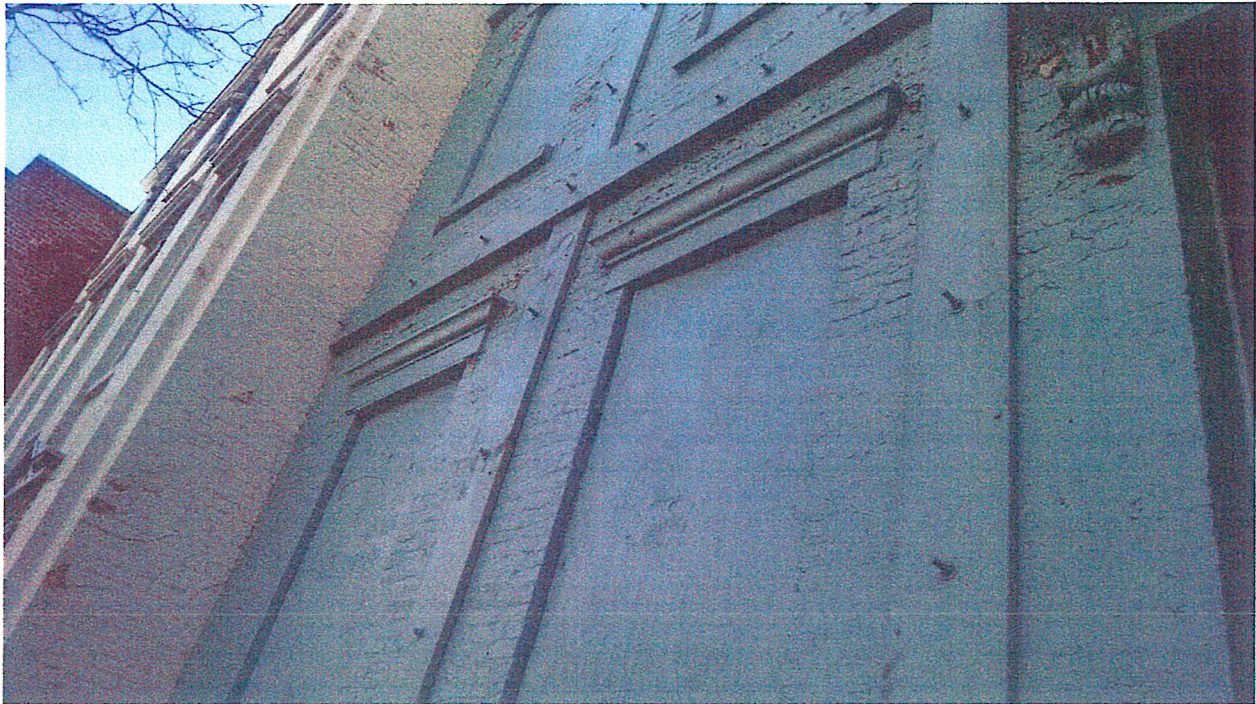

4 Madison Place

Project description

Currently at 4 Madison Place is what remains of a fire from approximately 10 years ago. About 4 years ago the top level of the facade was removed in an "emergency demo" and this is what is left.

2016

Photo of the headers ;

2016

View of the west side wall.

2016

1990

4 Madison Place

1990