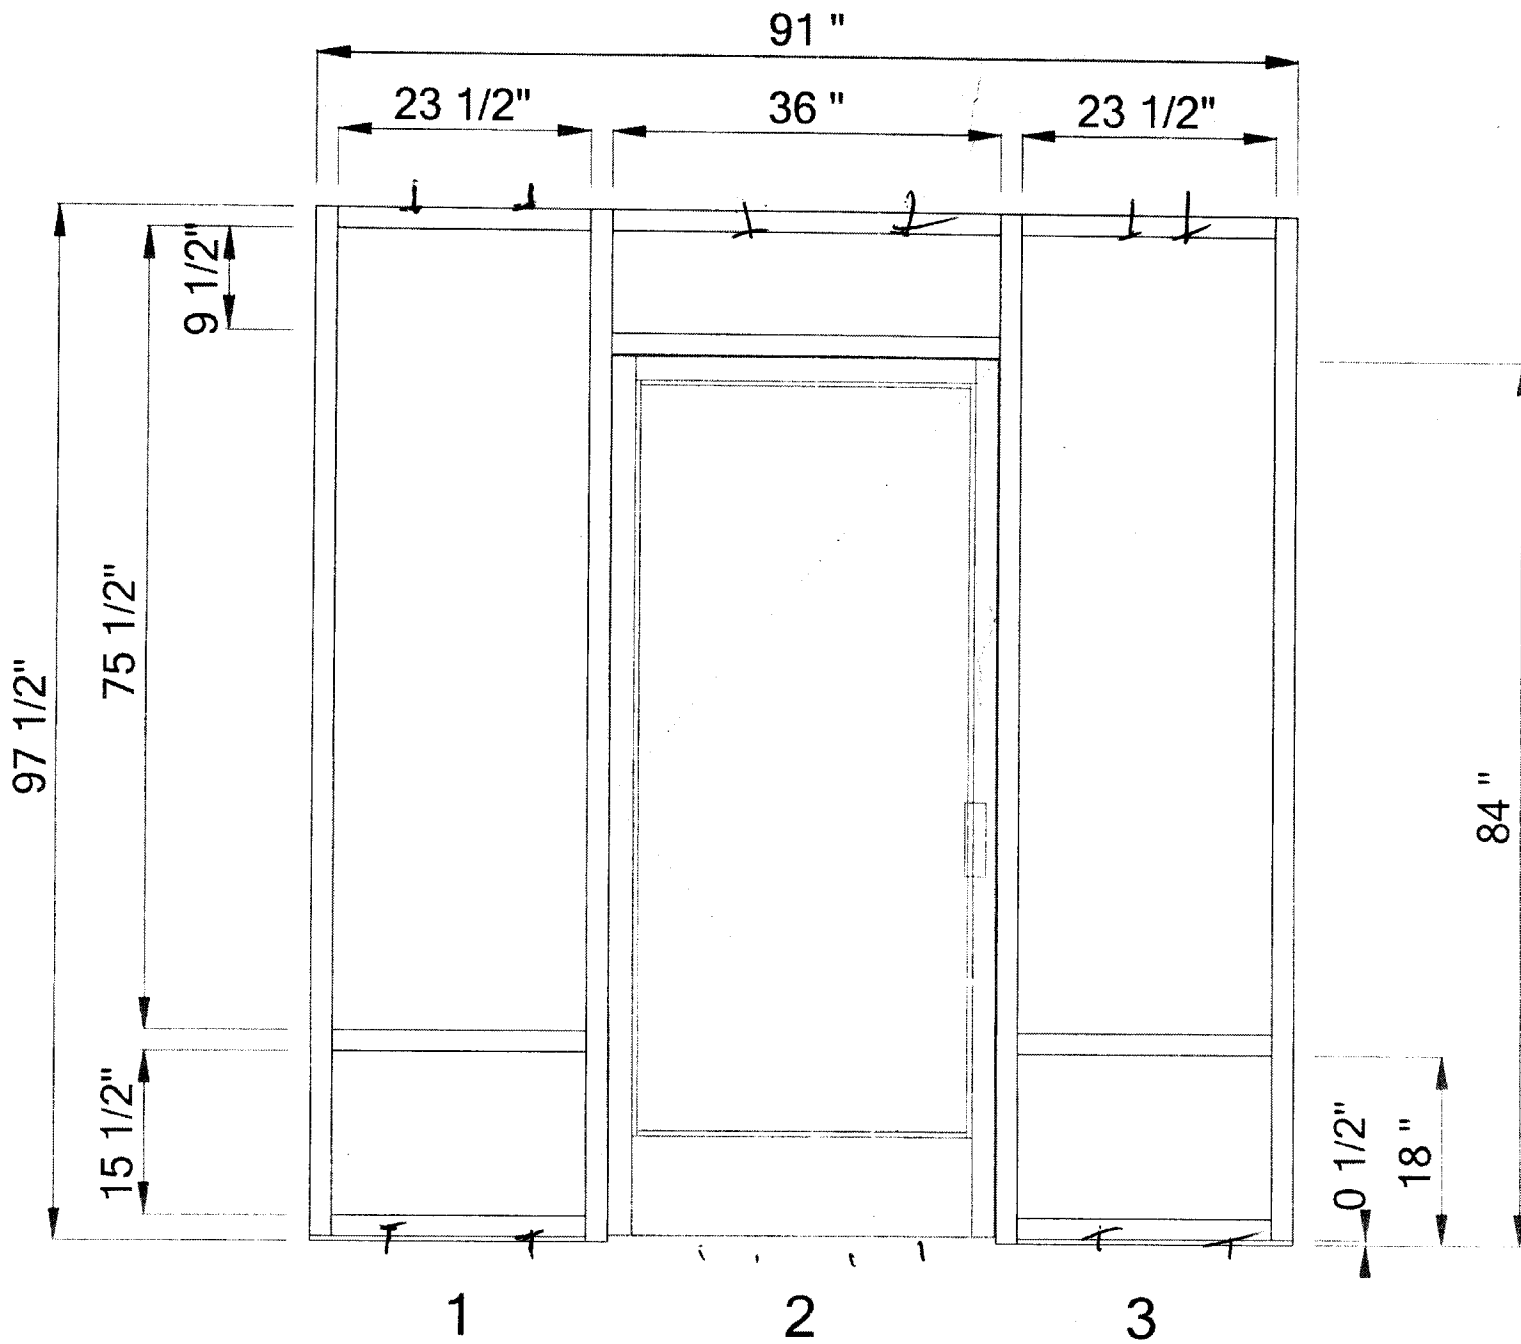

RR-CAPITAL VALEY-MOE - 001 - 1.dwg (1 Thus)

Frame: (Bronze) CF451T 2 x 4-1/2 Outside Flush Glazed Thermal

RR-CAPITAL VALEY-MOE - 002 - 2.dwg (1 Thus)

Frame: (Bronze) CF451T 2 x 4-1/2 Outside Flush Glazed Thermal