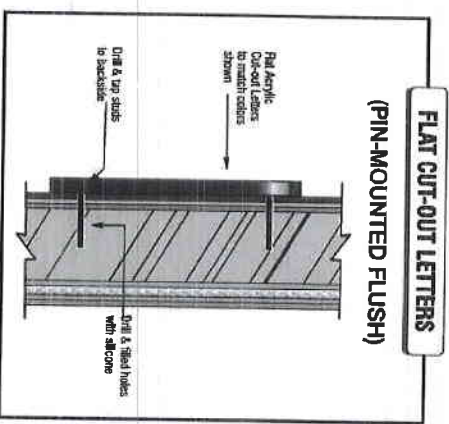

FIXED EVERETT CO.

FLAT CUT OUT LETTERS

SIZE: 34" x 11-0"

403 square feet

SIGN TYPE E-01

13'-10"

11" 2'-11" 22" SPECTRUM NETWORKS

32 #

LETTERS: 1/2" thick flat cut out acrylic painted Pantone 540 Dark Blue

MOUNTING: Letters to be stud mounted flush to wall as required

Time Warner Cable CONVERSION

CLIENT: Charter, ADDRESS: 10 WATERLUT AVENUE EXTENSION ALABAMA, AL 36908, PROJECT MANAGER: MARK NEWPORT, DATE: 2/23/17, DESIGNER: SI