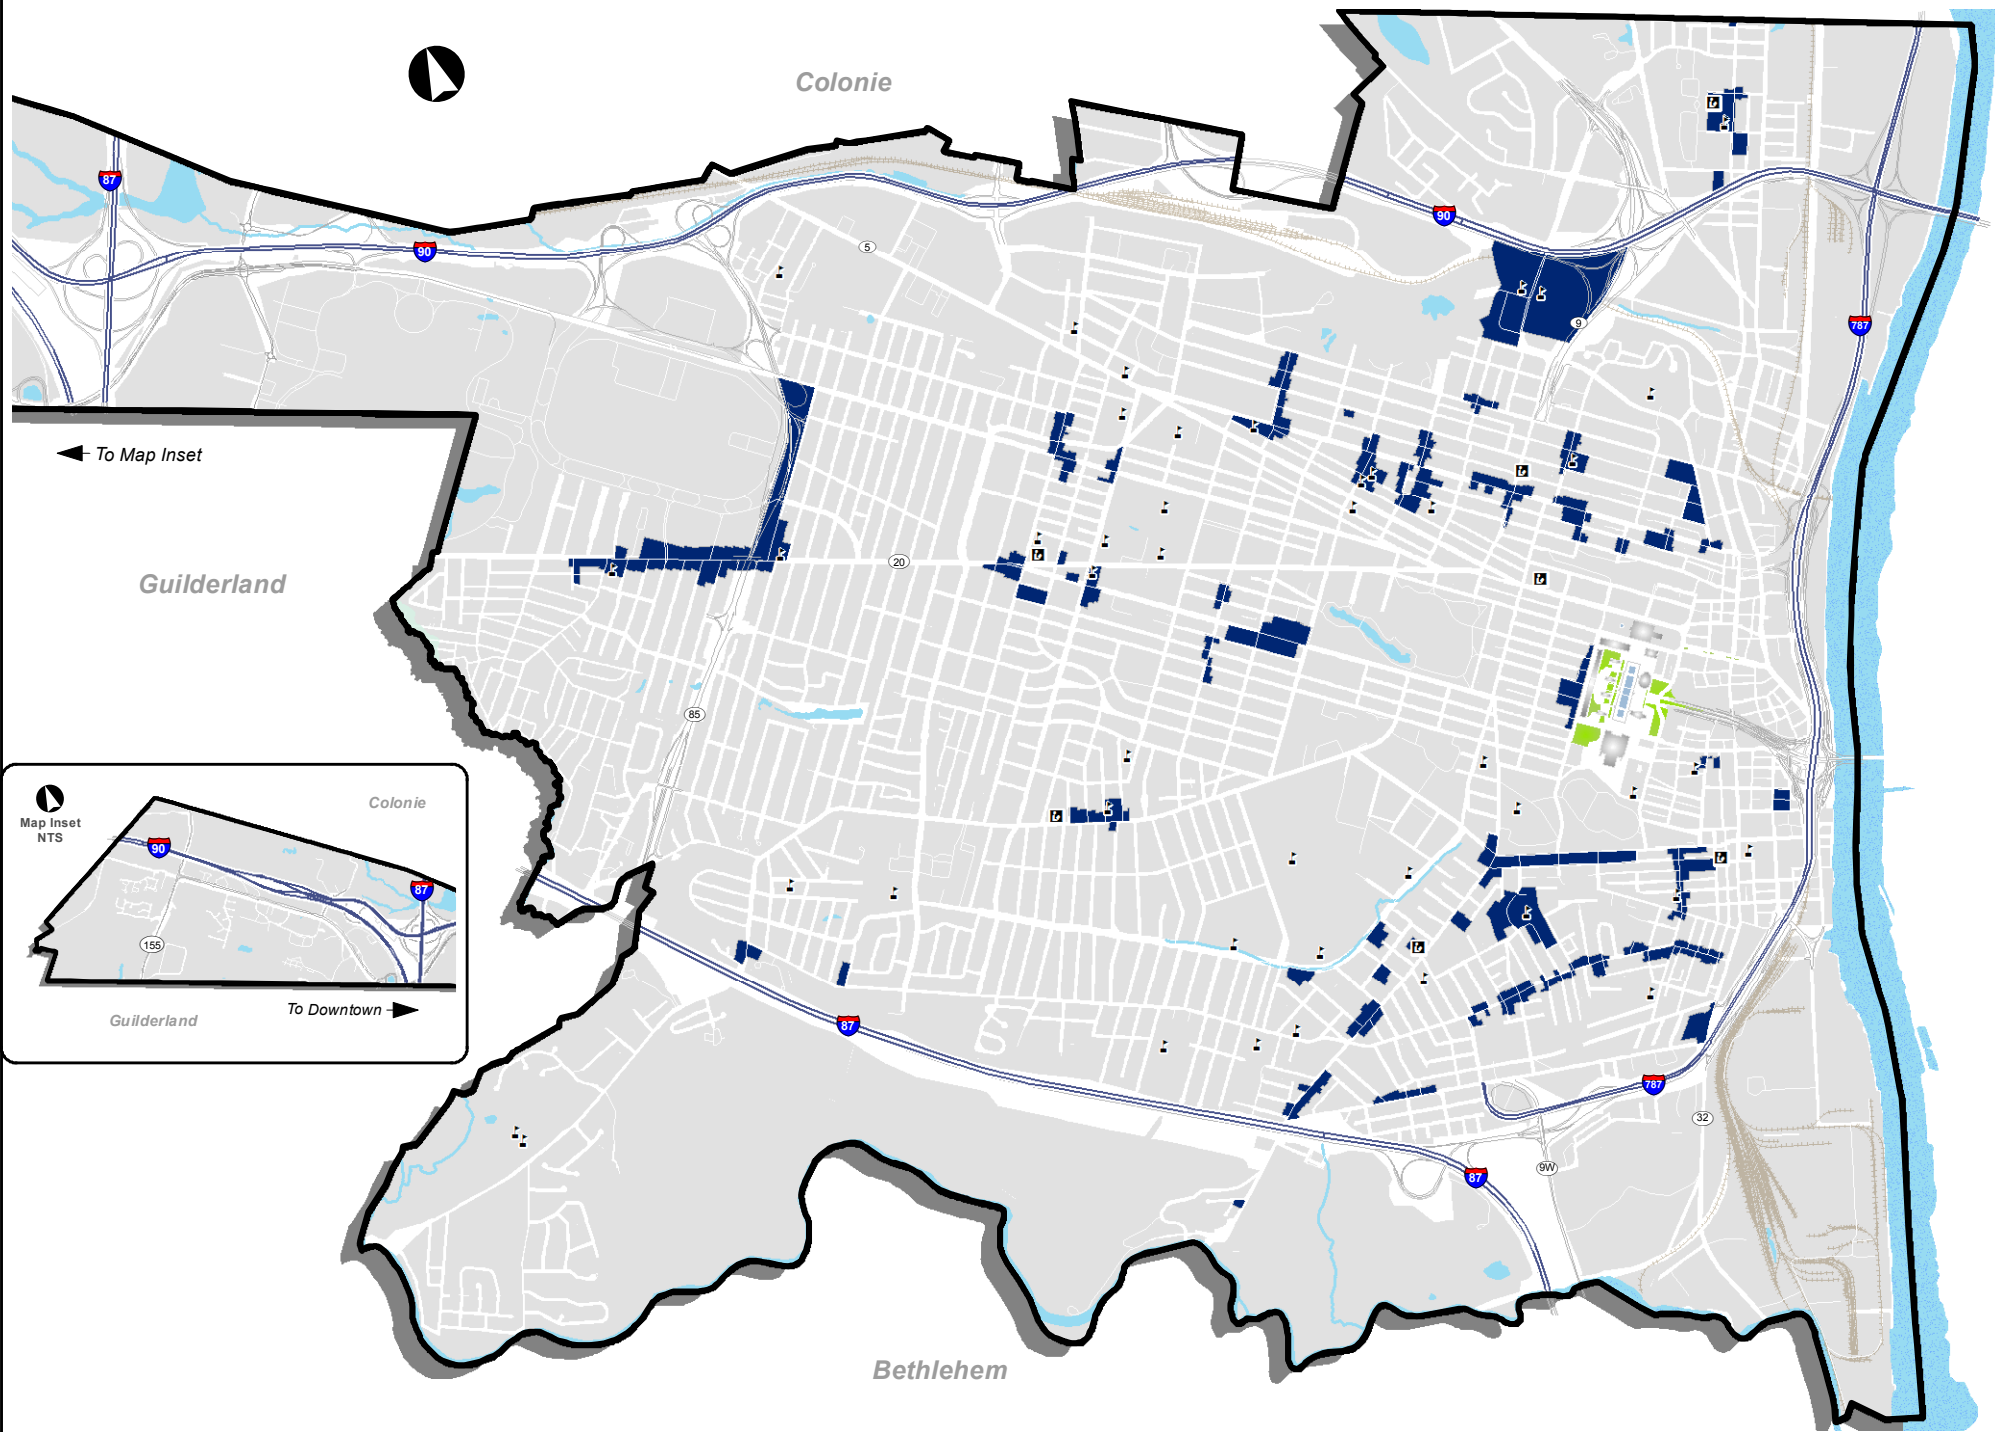

12/13/2018 C:\GIS Services\Zoning Projects\USDO_ZMA\ZMA_MU-NE_Zones.mxd

Colonie

← To Map Inset

Guilderland